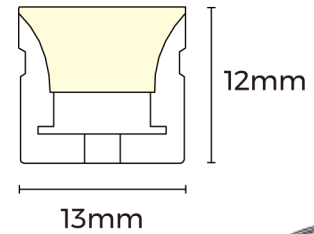

saas creative sauna top view

1

LED 5,5W/m	24V	400 lm/m	CRI 90	5 m	IP67	 -20°C ... +110°C
2700K 3000K 4000K		 50 mm	L70B50 36000h	5 YEARS WARRANTY	60 mm MIN. BEND DIAMETER	CE