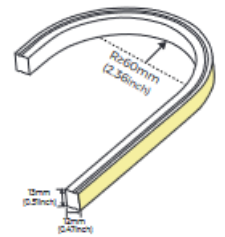

saas creative sauna top view

1

LED 5,5W/m	24V	400 lm/m	CRI 90	5 m	IP67	 -20°C ... +110°C
2700K 3000K 4000K		 50 mm	L70B50 36000h	5 YEARS WARRANTY	60 mm MIN. BEND DIAMETER	CE