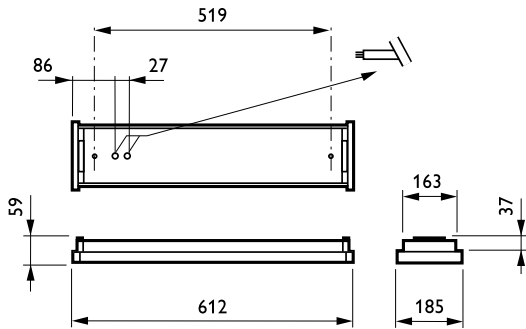

Operating and Electrical

Input Voltage	220 to 240 V
---------------	--------------

Approval and Application	
Ingress protection code	IP44 [Wire-protected, splash-proof]

Product Data	
Full product code	641814703417000
Order product name	332TSW 2xTL5-14W/830 HFS O
EAN/UPC - Product	6418147034170
Order code	910820025012
Numerator - Quantity Per Pack	1
Numerator - Packs per outer box	1
Material Nr. (12NC)	910820025012
Net Weight (Piece)	3.400 kg

Twinnny

Dimensional drawing

Twinnny 331TSW