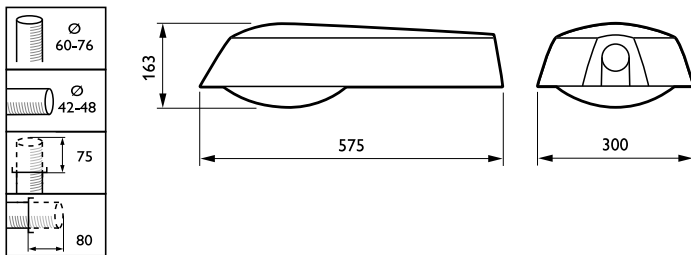

Koffer² SGP070

Ignitor	-
Mechanical and Housing	
Height	163 mm
Approval and Application	
Ingress protection code	IP66 [Dust penetration-protected, jet-proof]
Mech. impact protection code	IK08 [5 J vandal-protected]
Product Data	
Full product code	403073222820100

Order product name	SGP070 SON-T50/70W GB
EAN/UPC - Product	4030732228201
Order code	910616592221
Numerator - Quantity Per Pack	1
Numerator - Packs per outer box	1
Material Nr. (12NC)	910616592221
Net Weight (Piece)	7.980 kg

Dimensional drawing

Koffer II SGP070