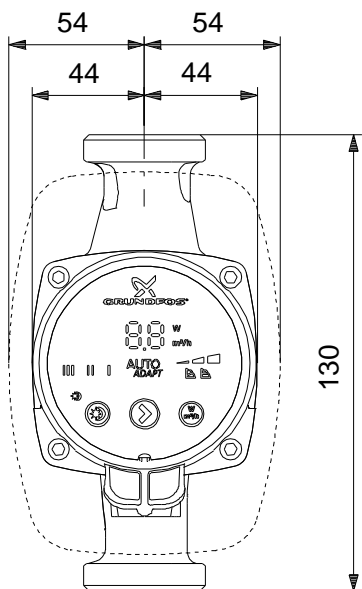

# 98890762 ALPHA3 25-60 130 50 Hz

Note! All units are in [mm] unless others are stated.  
Disclaimer: This simplified dimensional drawing does not show all details.