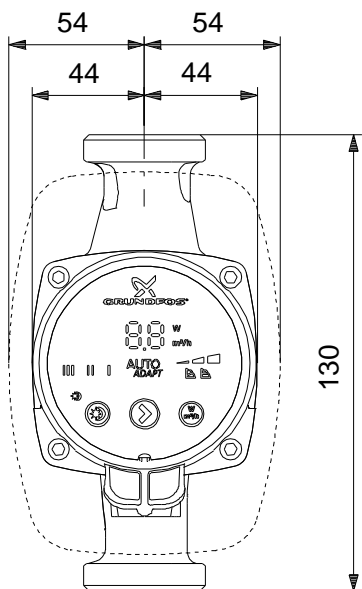

# 98890748 ALPHA3 15-80 130 50 Hz

Note! All units are in [mm] unless others are stated.  
Disclaimer: This simplified dimensional drawing does not show all details.