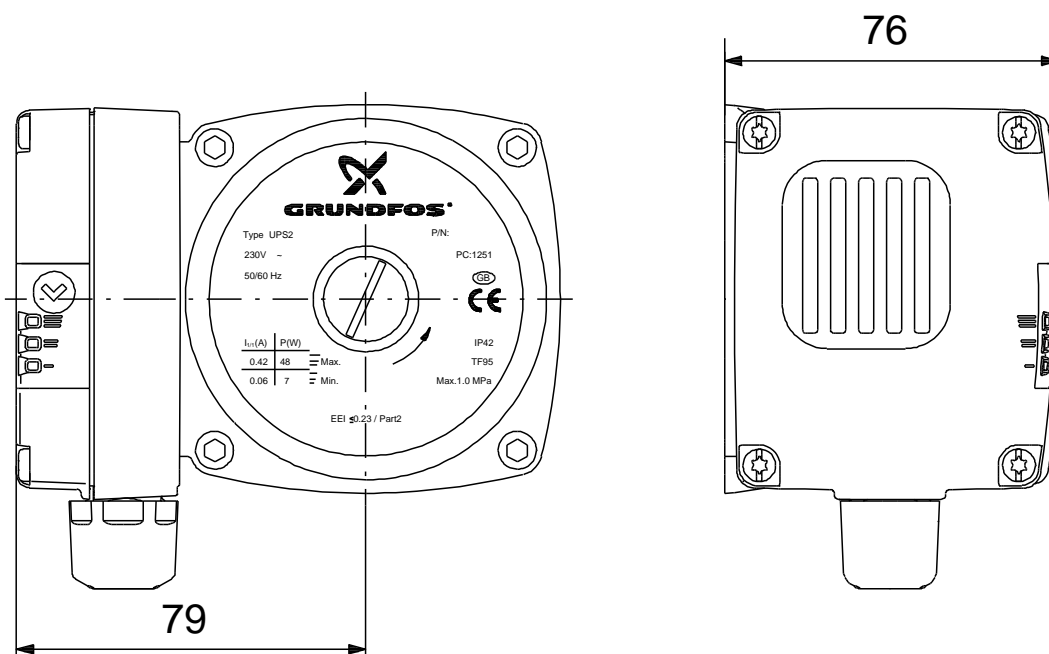

98334567 UPS2 PH-40/60 50 Hz

Note! All units are in [mm] unless others are stated.
Disclaimer: This simplified dimensional drawing does not show all details.