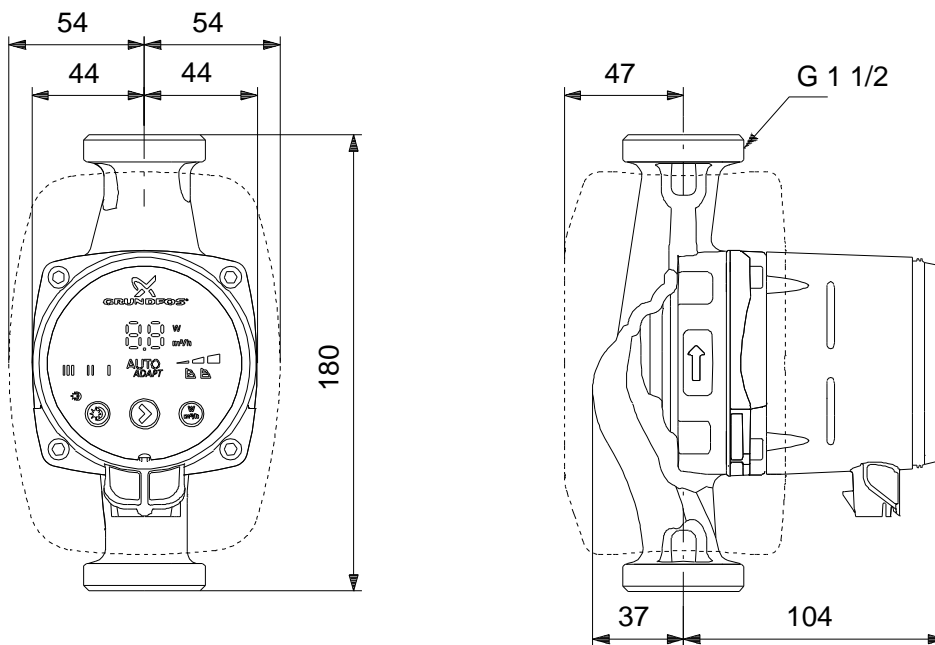

# 97993211 ALPHA2 25-60 N 180 50 Hz

Note! All units are in [mm] unless others are stated.  
Disclaimer: This simplified dimensional drawing does not show all details.