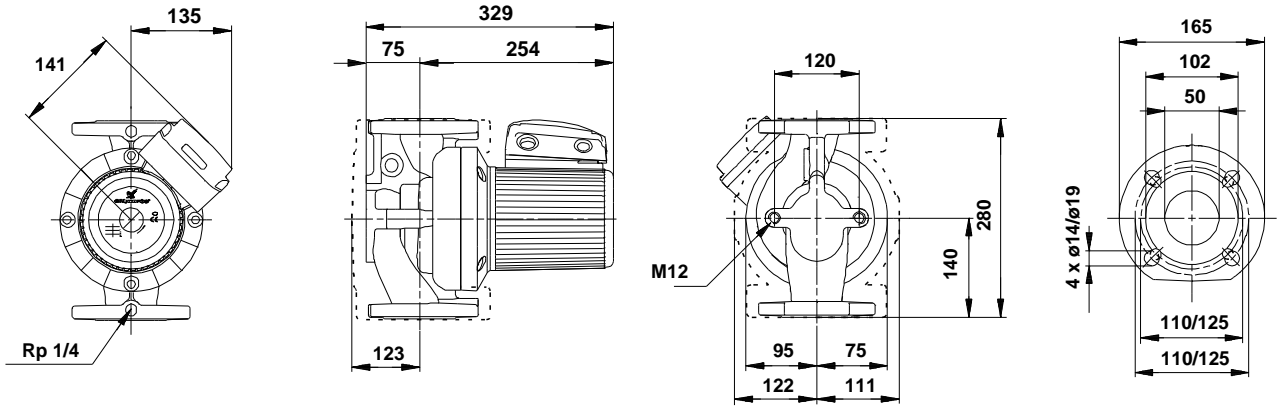

96402055 UPS 50-60/2 F 50 Hz

Note! All units are in [mm] unless others are stated.
Disclaimer: This simplified dimensional drawing does not show all details.