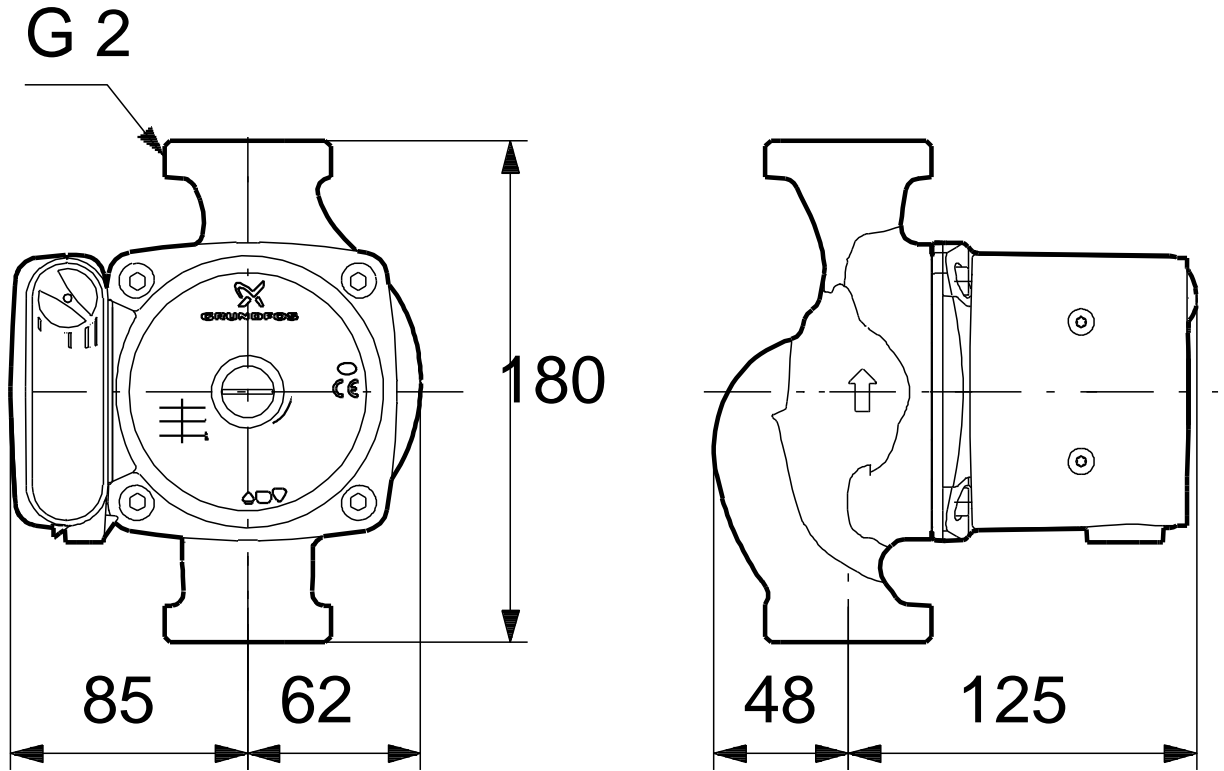

95906442 UPS 32-80 180 50 Hz

Note! All units are in [mm] unless others are stated.  
Disclaimer: This simplified dimensional drawing does not show all details.