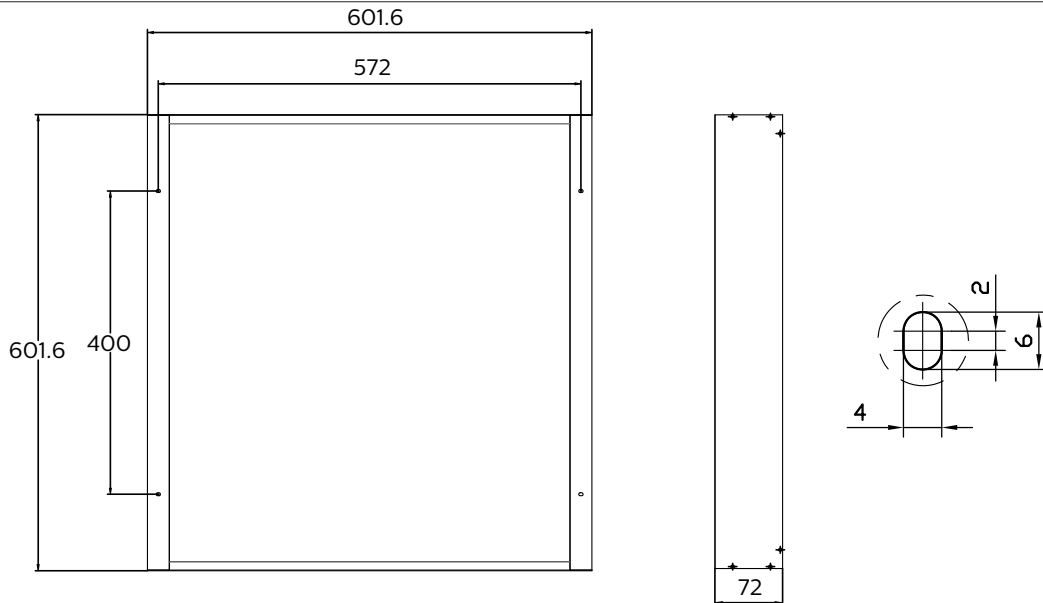

Configuration types
(Ceiling only)

Size type

RC065Z SMB W60L60 G2

for RC065Z

W60L60

0.6

RC066Z SMB W62L62 G2

for RC066Z

W62L62

0.7

W60L60