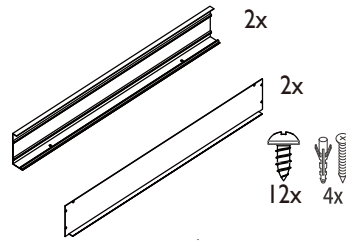

### Accessories

**Surface mounted set:**  
RC065Z SMB W60L60 G2:  
911401862782

RC066Z SMB W62L62 G2:  
911401862882

Configuration types  
(Ceiling only)

Size type

RC065Z SMB W60L60 G2

for RC065Z

W60L60