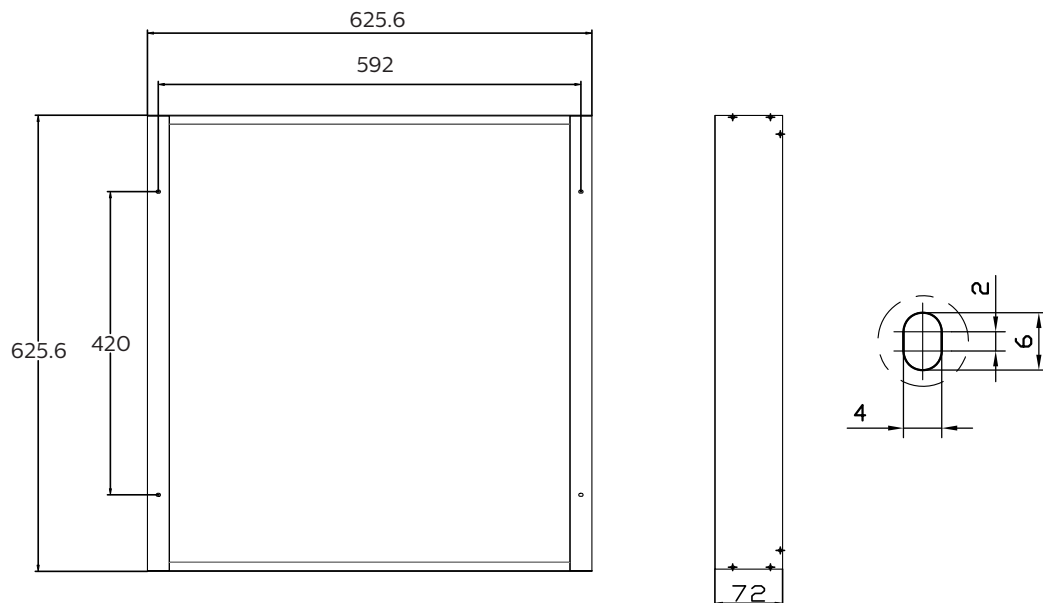

PHILIPS

RC065Z/RC066Z

Accessories

Surface mounted set:
RC065Z SMB W60L60 G2:
911401862782

RC066Z SMB W62L62 G2:
911401862882

Configuration types
(Ceiling only)

Size type

RC065Z SMB W60L60 G2

for RC065Z

W60L60

0.6

RC066Z SMB W62L62 G2

for RC066Z

W62L62

0.7

W60L60

W62L62