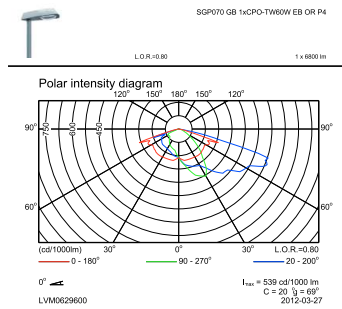

## Dimensional drawing

## Photometric data

## OFPC1\_SGP070 GB 1xCPO-TW60W EB OR P10.EPS

Photometric data

OFPC1\_SGP070 GB 1xCPO-TW60W EB OR P11.EPS

OFPC1\_SGP070 GB 1xCPO-TW60W EB OR P2.EPS

OFPC1\_SGP070 GB 1xCPO-TW60W EB OR P3.EPS

OFPC1\_SGP070 GB 1xCPO-TW60W EB OR P4.EPS

OFPC1\_SGP070 GB 1xCPO-TW60W EB OR P5X.EPS

OFPC1\_SGP070 GB 1xCPO-TW60W EB OR P6.EPS

Photometric data

OFPC1\_SGP070 GB 1xCPO-TW60W EB OR P7.EPS

OFPC1\_SGP070 GB 1xCPO-TW60W EB OR P8.EPS

OFPC1\_SGP070 GB 1xCPO-TW60W EB OR P9.EPS