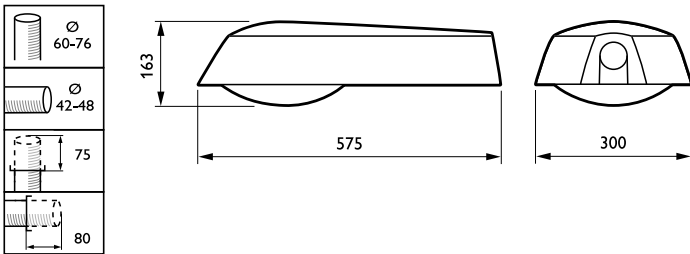

## Mechanical and Housing

Height	163 mm
--------	--------

## Product Data

Full product code	403073222710500
-------------------	-----------------

Order product name	SGP070 CPO-TW60W K EB II GB
EAN/UPC - Product	4030732227105
Order code	910616593821
Numerator - Quantity Per Pack	1
Numerator - Packs per outer box	1
Material Nr. (12NC)	910616593821
Net Weight (Piece)	7.240 kg

## Dimensional drawing