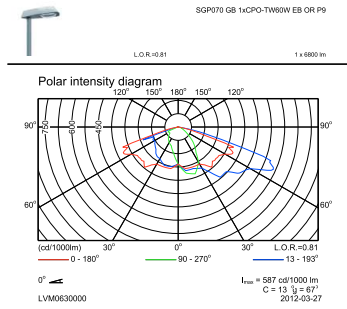

## Dimensional drawing

## Photometric data

## OFPC1\_SGP070 GB 1xCPO-TW60W EB OR P10.EPS

Photometric data

OFPC1\_SGP070 GB 1xCPO-TW60W EB OR P11.EPS

OFPC1\_SGP070 GB 1xCPO-TW60W EB OR P2.EPS

OFPC1\_SGP070 GB 1xCPO-TW60W EB OR P3.EPS

OFPC1\_SGP070 GB 1xCPO-TW60W EB OR P4.EPS

OFPC1\_SGP070 GB 1xCPO-TW60W EB OR P5X.EPS

OFPC1\_SGP070 GB 1xCPO-TW60W EB OR P6.EPS

Photometric data

OFPC1\_SGP070 GB 1xCPO-TW60W EB OR P7.EPS

OFPC1\_SGP070 GB 1xCPO-TW60W EB OR P8.EPS

OFPC1\_SGP070 GB 1xCPO-TW60W EB OR P9.EPS