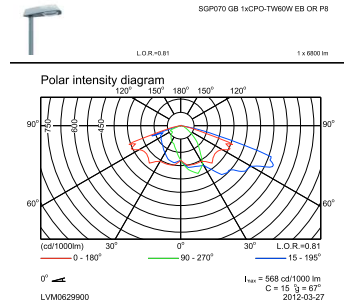

## Dimensional drawing

## Photometric data

## OFPC1\_SGP070 GB 1xCPO-TW60W EB OR P10.EPS

Photometric data

OFPC1\_SGP070 GB 1xCPO-TW60W EB OR P11.EPS

OFPC1\_SGP070 GB 1xCPO-TW60W EB OR P2.EPS

OFPC1\_SGP070 GB 1xCPO-TW60W EB OR P3.EPS

OFPC1\_SGP070 GB 1xCPO-TW60W EB OR P4.EPS

OFPC1\_SGP070 GB 1xCPO-TW60W EB OR P5X.EPS

OFPC1\_SGP070 GB 1xCPO-TW60W EB OR P6.EPS

Photometric data

OFPC1\_SGP070 GB 1xCPO-TW60W EB OR P7.EPS

OFPC1\_SGP070 GB 1xCPO-TW60W EB OR P8.EPS

OFPC1\_SGP070 GB 1xCPO-TW60W EB OR P9.EPS