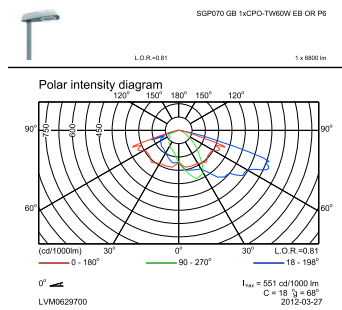

## Dimensional drawing

## Photometric data

## OFPC1\_SGP070 GB 1xCPO-TW60W EB OR P10.EPS

Photometric data

OFPC1\_SGP070 GB 1xCPO-TW60W EB OR P11.EPS

OFPC1\_SGP070 GB 1xCPO-TW60W EB OR P2.EPS

OFPC1\_SGP070 GB 1xCPO-TW60W EB OR P3.EPS

OFPC1\_SGP070 GB 1xCPO-TW60W EB OR P4.EPS

OFPC1\_SGP070 GB 1xCPO-TW60W EB OR P5X.EPS

OFPC1\_SGP070 GB 1xCPO-TW60W EB OR P6.EPS

Photometric data

OFPC1\_SGP070 GB 1xCPO-TW60W EB OR P7.EPS

OFPC1\_SGP070 GB 1xCPO-TW60W EB OR P8.EPS

OFPC1\_SGP070 GB 1xCPO-TW60W EB OR P9.EPS