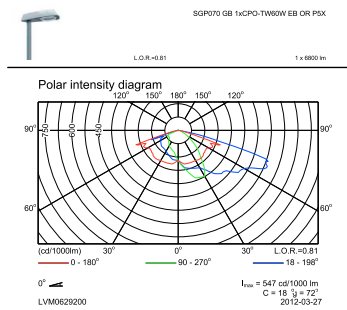

## Dimensional drawing

## Photometric data

## OFPC1\_SGP070 GB 1xCPO-TW60W EB OR P10.EPS

Photometric data

OFPC1\_SGP070 GB 1xCPO-TW60W EB OR P11.EPS

OFPC1\_SGP070 GB 1xCPO-TW60W EB OR P2.EPS

OFPC1\_SGP070 GB 1xCPO-TW60W EB OR P3.EPS

OFPC1\_SGP070 GB 1xCPO-TW60W EB OR P4.EPS

OFPC1\_SGP070 GB 1xCPO-TW60W EB OR P5X.EPS

OFPC1\_SGP070 GB 1xCPO-TW60W EB OR P6.EPS

Photometric data

OFPC1\_SGP070 GB 1xCPO-TW60W EB OR P7.EPS

OFPC1\_SGP070 GB 1xCPO-TW60W EB OR P8.EPS

OFPC1\_SGP070 GB 1xCPO-TW60W EB OR P9.EPS