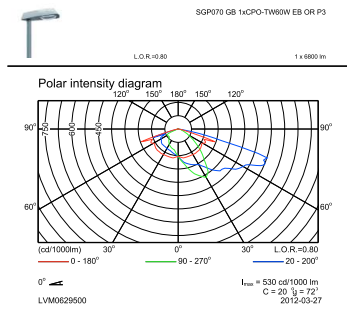

## Dimensional drawing

## Photometric data

## OFPC1\_SGP070 GB 1xCPO-TW60W EB OR P10.EPS

Photometric data

OFPC1\_SGP070 GB 1xCPO-TW60W EB OR P11.EPS

OFPC1\_SGP070 GB 1xCPO-TW60W EB OR P2.EPS

OFPC1\_SGP070 GB 1xCPO-TW60W EB OR P3.EPS

OFPC1\_SGP070 GB 1xCPO-TW60W EB OR P4.EPS