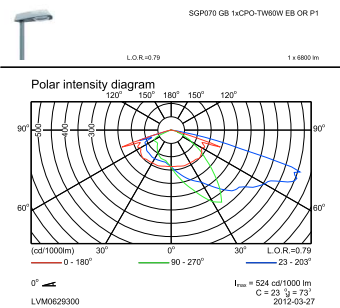

OFPC1_SGP070 GB 1xCPO-TW60W EB OR P1.EPS

OFPC1_SGP070 GB 1xCPO-TW60W EB OR P10.EPS