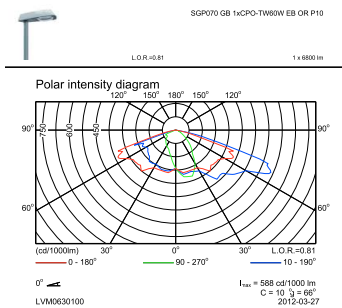

## Product Data

Full product code	403073222710500
-------------------	-----------------

Order product name	SGP070 CPO-TW60W K EB II GB
EAN/UPC - Product	4030732227105
Order code	910616593821
Numerator - Quantity Per Pack	1
Numerator - Packs per outer box	1
Material Nr. (12NC)	910616593821
Net Weight (Piece)	7.240 kg

## Dimensional drawing

## Photometric data