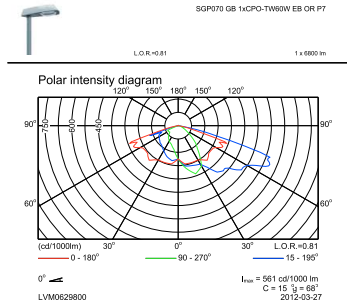

## Dimensional drawing

## Photometric data

## OFPC1\_SGP070 GB 1xCPO-TW60W EB OR P10.EPS

Photometric data

OFPC1\_SGP070 GB 1xCPO-TW60W EB OR P11.EPS

OFPC1\_SGP070 GB 1xCPO-TW60W EB OR P2.EPS

OFPC1\_SGP070 GB 1xCPO-TW60W EB OR P3.EPS

OFPC1\_SGP070 GB 1xCPO-TW60W EB OR P4.EPS

OFPC1\_SGP070 GB 1xCPO-TW60W EB OR P5X.EPS

OFPC1\_SGP070 GB 1xCPO-TW60W EB OR P6.EPS

Photometric data

OFPC1\_SGP070 GB 1xCPO-TW60W EB OR P7.EPS

OFPC1\_SGP070 GB 1xCPO-TW60W EB OR P8.EPS

OFPC1\_SGP070 GB 1xCPO-TW60W EB OR P9.EPS