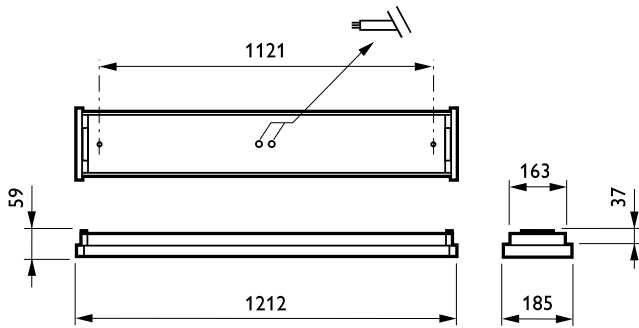

Dimensional drawing

Twinnny 331TSW