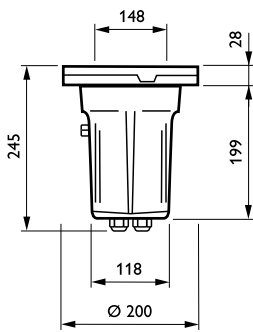

DecoScene DBP521

Controls and Dimming

Dimmable No

Mechanical and Housing

Mounting device Recessed mounting box round

Initial Performance (IEC Compliant)

Init. Color Rendering Index 85

Product Data

Full product code 87115597272100

Order product name DBP521 CDM-Tm20W/830 EB II A GR RMR

EAN/UPC - Product 8711559727271

Order code 910403092812

Numerator - Quantity Per Pack 1

Numerator - Packs per outer box 1

Material Nr. (12NC) 910403092812

Net Weight (Piece) 4.700 kg

Dimensional drawing

DecoScene DBP521