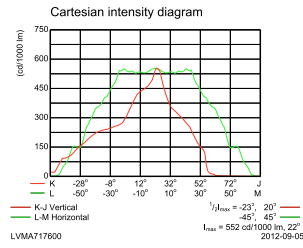

## Photometric data

DBP521 1xCDM-Tm20W EB A GC +ZBP521 MK

L.O.R.=0.69

1 x 1800 lm

DBP521 1xCDM-Tm20W EB A GC

L.O.R.=0.62

1 x 1800 lm

OFCC1\_DBP521 1xCDM-Tm20W EB A GC +ZBP521 MK.EPS