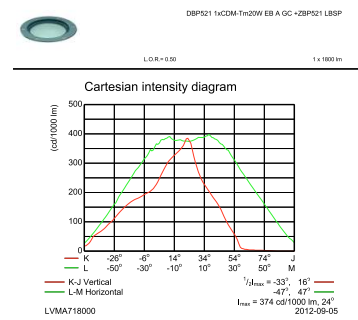

## Photometric data

OFCC1\_DBP521 1xCDM-Tm20W EB A GC +ZBP521 BSO.EPS

OFCC1\_DBP521 1xCDM-Tm20W EB A GC +ZBP521 LBSP.EPS

## Photometric data

DBP521 1xCDM-Tm20W EB A GC +ZBP521 MK

L.O.R.=0.69

1 x 1800 lm

DBP521 1xCDM-Tm20W EB A GC

L.O.R.=0.62

1 x 1800 lm

OFCC1\_DBP521 1xCDM-Tm20W EB A GC +ZBP521 MK.EPS