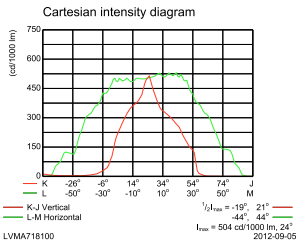

## Photometric data

OFCC1\_DBP521 1xCDM-Tm20W EB A GC +ZBP521 BSO.EPS

OFCC1\_DBP521 1xCDM-Tm20W EB A GC +ZBP521 LBSP.EPS

## Photometric data

DBP521 1xCDM-Tm20W EB A GC +ZBP521 MK

L.O.R.=0.69

1 x 1800 lm

DBP521 1xCDM-Tm20W EB A GC

L.O.R.=0.62

1 x 1800 lm

OFCC1\_DBP521 1xCDM-Tm20W EB A GC +ZBP521 MK.EPS