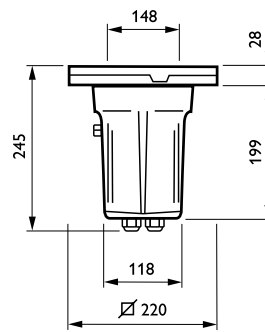

## Product Data

Full product code 87115597272100

Order product name DBP521 CDM-Tm20W/830 EB II A GR RMR

EAN/UPC - Product 8711559727271

Order code 910403092812

Numerator - Quantity Per Pack 1

Numerator - Packs per outer box 1

Material Nr. (12NC) 910403092812

Net Weight (Piece) 4.700 kg

## Dimensional drawing

DecoScene DBP521

DecoScene DBP521