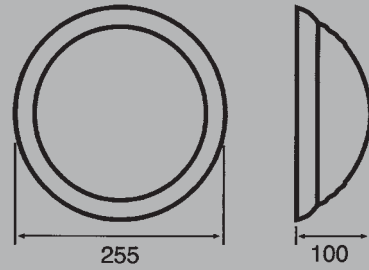

IP44 (1x9W)
SSTL / kod / code   41 101 04

IP44 (2x9W)
SSTL / kod / code   41 101 05