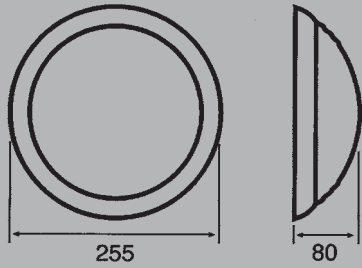

IP20 (1x9W)
SSTL / kod / code   41 101 01

IP20 (2x9W)
SSTL / kod / code   41 101 02