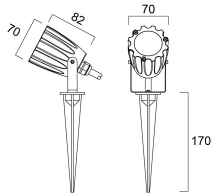

Start eco Spikelight IP67

START eco Spikelight IP67 360lm 830 WB BLK
0053756

Physical data

Housing colour	Black - RAL9005
IP rating	IP67
IK rating	IK08
Diffuser finish	Clear
Diffuser material	Glass
Nominal Product Length (mm)	110
Nominal Product Width (mm)	70
Nominal Product Height (mm)	255
Nominal Product Diameter (mm)	70
Weight (kg)	0.5

Packaging

Single packaging type	Carton
Product EAN number	5410288537566
Packaging single length / height (cm)	29.5
Packaging single width (cm)	8.0
Packaging single depth (cm)	8.0
DUN14 (outer)	15410288537563
Units per outer package	12
Packaging outer length / height (cm)	34.0
Packaging outer width (cm)	26.0
Packaging outer depth (cm)	31.0

PHOTOMETRY

Distance [m]	Cone diameter [m]	E [lx]	E [lx]	E [lx]
0.5	0.51	E(C)	27.2"	1597
	0.52	E(C90)	27.2"	562
		E(C0)	27.2"	561
1.0	1.03	E(C)	27.2"	399
	1.03	E(C90)	27.2"	141
		E(C0)	27.2"	142
1.5	1.54	E(C)	27.2"	177
	1.55	E(C90)	27.2"	62
		E(C0)	27.2"	62
2.0	2.06	E(C)	27.2"	100
	2.06	E(C90)	27.2"	35
		E(C0)	27.2"	35
2.5	2.57	E(C)	27.2"	54
	2.58	E(C90)	27.2"	21
		E(C0)	27.2"	21
3.0	3.08	E(C)	27.2"	44
	3.10	E(C90)	27.2"	16
		E(C0)	27.2"	16

Distance [m] Cone diameter [m] Illuminance [lx]
 C0 - C180 (Half beam angle: 54.4°)
 C90 - C270 (Half beam angle: 54.4°)

TECHNICAL DRAWINGS

Start eco Spikelight IP67

START eco Spikelight IP67 360lm 830 WB BLK
0053756