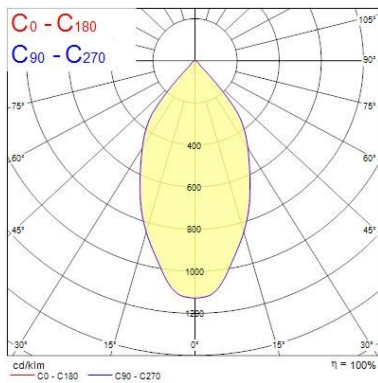

Optical data

Fixture luminous flux (lm)	360
Luminaire efficacy (lm/W)	72
Colour temperature (K)	3000
Colour Code	830
Light colour	Warm White
CRI (Ra)	80
Colour Variation Initial (SDCM)	6
Beam Angle (°)	55
Distribution type	Symmetric
Photobiological Risk Group	RG1

Start eco Spikelight IP67

START eco Spikelight IP67 360lm 830 WB BLK
0053756

Physical data

Housing colour	Black - RAL9005
IP rating	IP67
IK rating	IK08
Diffuser finish	Clear
Diffuser material	Glass
Nominal Product Length (mm)	110
Nominal Product Width (mm)	70
Nominal Product Height (mm)	255
Nominal Product Diameter (mm)	70
Weight (kg)	0.5

PHOTOMETRY

Distance [m]	Cone diameter [m]	E [lx]	E [lx]	E [lx]
0.5	0.51	E(C)	27.2"	1597
	0.52	E(C90)	27.2"	562
		E(C0)	27.2"	561
1.0	1.03	E(C)	27.2"	399
	1.03	E(C90)	27.2"	141
		E(C0)	27.2"	142
1.5	1.54	E(C)	27.2"	177
	1.55	E(C90)	27.2"	62
		E(C0)	27.2"	62
2.0	2.06	E(C)	27.2"	100
	2.06	E(C90)	27.2"	35
		E(C0)	27.2"	35
2.5	2.57	E(C)	27.2"	54
	2.58	E(C90)	27.2"	21
		E(C0)	27.2"	21
3.0	3.08	E(C)	27.2"	44
	3.10	E(C90)	27.2"	16
		E(C0)	27.2"	16