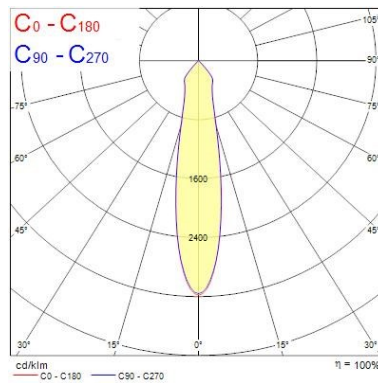

Start eco Spikelight IP67

START eco Spikelight IP67 360lm 830 MB BLK
0053755

Physical data

Housing colour	Black - RAL9005
IP rating	IP67
IK rating	IK08
Diffuser finish	Clear
Diffuser material	Glass
Nominal Product Length (mm)	110
Nominal Product Width (mm)	70
Nominal Product Height (mm)	255
Nominal Product Diameter (mm)	70
Weight (kg)	0.5

Packaging

Single packaging type	Carton
Product EAN number	5410288537559
Packaging single length / height (cm)	29.5
Packaging single width (cm)	8.0
Packaging single depth (cm)	8.0
DUN14 (outer)	15410288537556
Units per outer package	12
Packaging outer length / height (cm)	34.0
Packaging outer width (cm)	26.0
Packaging outer depth (cm)	31.0

PHOTOMETRY

TECHNICAL DRAWINGS