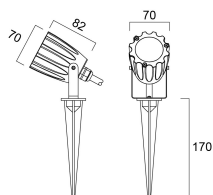

Start eco Spikelight IP67

START eco Spikelight IP67 360lm 830 MB BLK
0053755

SYLVANIA 0053755

This luminaire
contains built in
LED lamps.