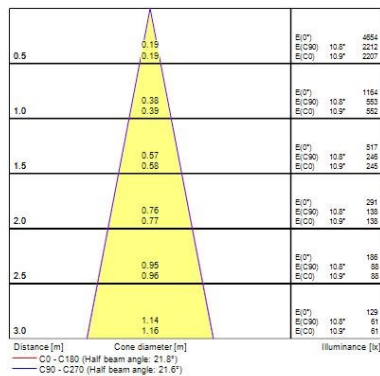

Start eco Spikelight IP67

START eco Spikelight IP67 360lm 830 MB BLK
0053755

Physical data

Housing colour	Black - RAL9005
IP rating	IP67
IK rating	IK08
Diffuser finish	Clear
Diffuser material	Glass
Nominal Product Length (mm)	110
Nominal Product Width (mm)	70
Nominal Product Height (mm)	255
Nominal Product Diameter (mm)	70
Weight (kg)	0.5

Packaging

Single packaging type	Carton
Product EAN number	5410288537559
Packaging single length / height (cm)	29.5
Packaging single width (cm)	8.0
Packaging single depth (cm)	8.0
DUN14 (outer)	15410288537556
Units per outer package	12
Packaging outer length / height (cm)	34.0
Packaging outer width (cm)	26.0
Packaging outer depth (cm)	31.0

PHOTOMETRY

TECHNICAL DRAWINGS