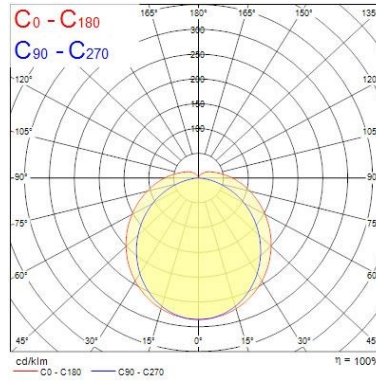

Lifetime data

Lumen maintenance - L70 B50	50000
-----------------------------	-------

Physical data

IP rating	IP65
IK rating	IK08
Nominal Product Length (mm)	1489
Nominal Product Width (mm)	63
Nominal Product Height (mm)	75
Weight (kg)	1.44

PHOTOMETRY

START Waterproof Slim START Waterproof Slim 1500 IP65 3500lm 840 0046034

Distance [m]	Cone diameter [m]	illuminance [lx]
0.5	1.30 2.08	E(0°) 4159 E(C90) 274 E(C0) 170
1.0	2.60 4.16	E(0°) 1040 E(C90) 119 E(C0) 42
1.5	3.90 6.23	E(0°) 452 E(C90) 53 E(C0) 19
2.0	5.19 8.31	E(0°) 260 E(C90) 30 E(C0) 11
2.5	6.49 10.39	E(0°) 168 E(C90) 19 E(C0) 7
3.0	7.79 12.47	E(0°) 116 E(C90) 13 E(C0) 5

Distance [m] Cone diameter [m] illuminance [lx]
 — C0 - C180 (Half beam angle: 128.6°)
 — C90 - C270 (Half beam angle: 104.9°)

TECHNICAL DRAWINGS

SYLVANIA 0046034

This luminaire contains built in LED lamps.