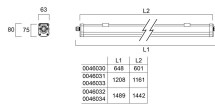

Lifetime data

Lumen maintenance - L70 B50	50000
-----------------------------	-------

Physical data

IP rating	IP65
IK rating	IK08
Nominal Product Length (mm)	1489
Nominal Product Width (mm)	63
Nominal Product Height (mm)	75
Weight (kg)	1.44

Packaging

Single packaging type	Carton
Product EAN number	5410288460345
Packaging single length / height (cm)	149.7
Packaging single width (cm)	7.0
Packaging single depth (cm)	8.0
DUN14 (outer)	15410288460342
Units per outer package	6
Packaging outer length / height (cm)	156.2
Packaging outer width (cm)	23.0
Packaging outer depth (cm)	18.0

PHOTOMETRY

START Waterproof Slim START Waterproof Slim 1500 IP65 3500lm 840 0046034

Distance [m]	Cone diameter [m]	illuminance [lx]
0.5	1.30 2.08	E(0°) 4159 E(C90) 274 E(C0) 170
1.0	2.60 4.16	E(0°) 1040 E(C90) 119 E(C0) 42
1.5	3.90 6.23	E(0°) 452 E(C90) 53 E(C0) 19
2.0	5.19 8.31	E(0°) 260 E(C90) 30 E(C0) 11
2.5	6.49 10.39	E(0°) 168 E(C90) 19 E(C0) 7
3.0	7.79 12.47	E(0°) 116 E(C90) 13 E(C0) 5

Distance [m] Cone diameter [m] illuminance [lx]
 — C0 - C180 (Half beam angle: 128.6°)
 — C90 - C270 (Half beam angle: 104.9°)

TECHNICAL DRAWINGS

SYLVANIA 0046034

This luminaire contains built in LED lamps.