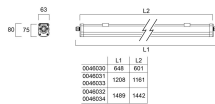

TECHNICAL DRAWINGS

SYLVANIA 0046033

This luminaire contains built in LED lamps.

The lamps cannot be changed in the luminaire.

874/2012