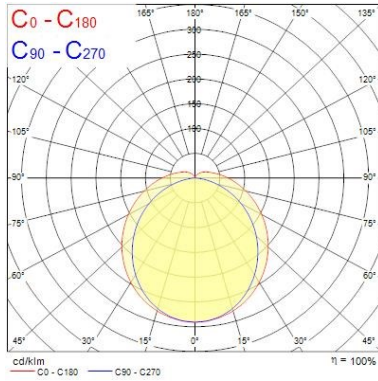

START Waterproof Slim START Waterproof Slim 1200 IP65 2400lm 840 0046033

Distance [m]	Cone diameter [m]	illuminance [lx]
0.5	1.28 2.01	E(0°) 2706 E(C90) 352 E(C0) 123
1.0	2.57 4.03	E(0°) 697 E(C90) 89 E(C0) 31
1.5	3.85 6.04	E(0°) 310 E(C90) 36 E(C0) 14
2.0	5.14 8.06	E(0°) 174 E(C90) 20 E(C0) 8
2.5	6.42 10.07	E(0°) 112 E(C90) 13 E(C0) 5
3.0	7.71 12.09	E(0°) 77 E(C90) 9 E(C0) 3

Distance [m] Cone diameter [m] illuminance [lx]
C0 - C180 (Half beam angle: 127.2°)
C90 - C270 (Half beam angle: 104.2°)

TECHNICAL DRAWINGS

SYLVANIA 0046033

This luminaire contains built in LED lamps.

The lamps cannot be changed in the luminaire.

874/2012