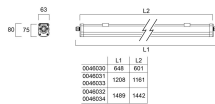

Lifetime data

Lumen maintenance - L70 B50	50000
-----------------------------	-------

Physical data

IP rating	IP65
IK rating	IK08
Nominal Product Length (mm)	1489
Nominal Product Width (mm)	63
Nominal Product Height (mm)	75
Weight (kg)	1.48

Packaging

Single packaging type	Carton
Product EAN number	5410288460321
Packaging single length / height (cm)	149.7
Packaging single width (cm)	7.0
Packaging single depth (cm)	8.0
DUN14 (outer)	15410288460328
Units per outer package	6
Packaging outer length / height (cm)	156.2
Packaging outer width (cm)	23.0
Packaging outer depth (cm)	18.0

PHOTOMETRY

START Waterproof Slim START Waterproof Slim 1500 IP65 6500lm 840 0046032

Distance [m]	Cone diameter [m]	E [lx]	E (C90) [lx]	E (C0) [lx]
0.5	1.32 2.08	7398 815	62.9*	302
1.0	2.64 4.16	1847 204	62.9*	75
1.5	3.97 6.23	821 91	62.9*	34
2.0	5.29 8.31	482 61	62.9*	19
2.5	6.61 10.39	296 33	62.9*	12
3.0	7.93 12.47	205 8	62.9*	8

Distance [m] Cone diameter [m] Illuminance [lx]
 — C0 - C180 (Half beam angle: 128.6°)
 — C90 - C270 (Half beam angle: 159.8°)

TECHNICAL DRAWINGS

SYLVANIA 0046032

This luminaire contains built in LED lamps.