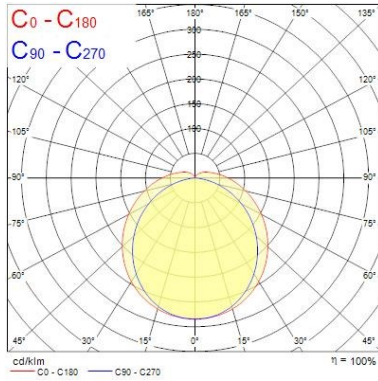

START Waterproof Slim START Waterproof Slim 1500 IP65 6500lm 840 0046032

Distance [m]	Cone diameter [m]	E [lx]	E (C90) [lx]	E (C0) [lx]
0.5	1.32 2.08	7398 815	62.9*	302
1.0	2.64 4.16	1847 204	62.9*	75
1.5	3.97 6.23	821 91	62.9*	34
2.0	5.29 8.31	482 61	62.9*	19
2.5	6.61 10.39	296 33	62.9*	12
3.0	7.93 12.47	205 8	62.9*	8

Distance [m]   Cone diameter [m]   Illuminance [lx]
— C0 - C180 (Half beam angle: 128.6°)
— C90 - C270 (Half beam angle: 159.8°)

TECHNICAL DRAWINGS

SYLVANIA 0046032

This luminaire contains built in LED lamps.

The lamps cannot be changed in the luminaire.

874/2012