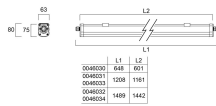

Lifetime data

| | |
|-----------------------------|-------|
| Lumen maintenance - L70 B50 | 50000 |
|-----------------------------|-------|

Physical data

| | |
|-----------------------------|------|
| IP rating | IP65 |
| IK rating | IK08 |
| Nominal Product Length (mm) | 648 |
| Nominal Product Width (mm) | 63 |
| Nominal Product Height (mm) | 75 |
| Weight (kg) | 0.75 |

PHOTOMETRY

START Waterproof Slim START Waterproof Slim 600 IP65 2400lm 840 0046030

| Distance [m] | Cone diameter [m] | illuminance [lx] |
|--------------|-------------------|------------------|
| 0.5 | 1.27 | E(C) 2992 |
| | 2.28 | E(C90) 51.8* |
| | | E(C0) 66.3* |
| 1.0 | 2.54 | E(C) 673 |
| | 4.56 | E(C90) 51.8* |
| | | E(C0) 66.3* |
| 1.5 | 3.81 | E(C) 299 |
| | 6.83 | E(C90) 51.8* |
| | | E(C0) 66.3* |
| 2.0 | 5.08 | E(C) 188 |
| | 9.11 | E(C90) 51.8* |
| | | E(C0) 66.3* |
| 2.5 | 6.35 | E(C) 108 |
| | 11.39 | E(C90) 51.8* |
| | | E(C0) 66.3* |
| 3.0 | 7.62 | E(C) 75 |
| | 13.67 | E(C90) 51.8* |
| | | E(C0) 66.3* |

Distance [m] Cone diameter [m] illuminance [lx]
 — C0 - C180 (Half beam angle: 132.6°)
 — C90 - C270 (Half beam angle: 153.6°)

TECHNICAL DRAWINGS

SYLVANIA 0046030

This luminaire contains built in LED lamps.