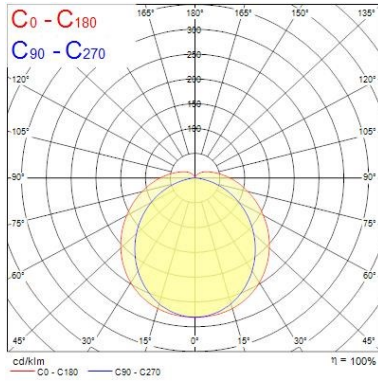

START Waterproof Slim START Waterproof Slim 600 IP65 2400lm 840 0046030

Distance [m]	Cone diameter [m]	illuminance [lx]
0.5	1.27	E(C) 2992
	2.28	E(C90) 51.8*
		E(C0) 66.3*
1.0	2.54	E(C) 673
	4.56	E(C90) 51.8*
		E(C0) 66.3*
1.5	3.81	E(C) 299
	6.83	E(C90) 51.8*
		E(C0) 66.3*
2.0	5.08	E(C) 188
	9.11	E(C90) 51.8*
		E(C0) 66.3*
2.5	6.35	E(C) 108
	11.39	E(C90) 51.8*
		E(C0) 66.3*
3.0	7.62	E(C) 75
	13.67	E(C90) 51.8*
		E(C0) 66.3*

Distance [m]   Cone diameter [m]   illuminance [lx]
— C0 - C180 (Half beam angle: 132.6°)
— C90 - C270 (Half beam angle: 153.6°)

TECHNICAL DRAWINGS

SYLVANIA 0046030

This luminaire contains built in LED lamps.

The lamps cannot be changed in the luminaire.

874/2012