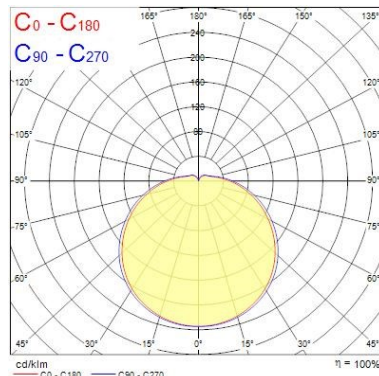

### Optical data

Fixture luminous flux (lm)	1500
Luminaire efficacy (lm/W)	88
Colour temperature (K)	3000
Light colour	Warm White
CRI (Ra)	80
Colour Variation Initial (SDCM)	6
Beam Angle (°)	120
Distribution type	Direct
Glare control	UGR 28
Photobiological Risk Group	RG0

## PHOTOMETRY

Distance [m]	Cone diameter [m]	E(0°)	E(C90)	E(C0)	Illuminance [lx]
0.5	2.38 2.13	1409	41	54	
1.0	4.76 4.25	352	10	14	
1.5	7.14 6.38	157	5	7	
2.0	9.52 8.50	88	3	4	
2.5	11.89 10.63	56	2	3	
3.0	14.27 12.75	39	1	2	

Distance [m]      Cone diameter [m]      Illuminance [lx]

— C0 - C180 (Half beam angle: 129.6°)  
— C90 - C270 (Half beam angle: 134.4°)