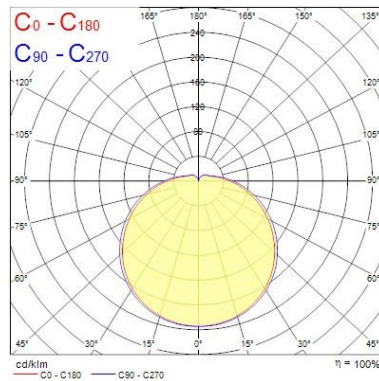

Optical data

Fixture luminous flux (lm)	1545
Luminaire efficacy (lm/W)	91
Colour temperature (K)	4000
Light colour	Neutral White
CRI (Ra)	80
Colour Variation Initial (SDCM)	6
Beam Angle (°)	120
Distribution type	Direct
Glare control	UGR 28
Photobiological Risk Group	RG0

START eco Surface IP44

START eco Surface IP44 1550lm 840
0043112

Nominal Product Length (mm)	330
Nominal Product Width (mm)	330
Nominal Product Height (mm)	96
Weight (kg)	0.658

Packaging

Single packaging type	Carton
Product EAN number	5410288431123
Packaging single length / height (cm)	38.9
Packaging single width (cm)	39.17
Packaging single depth (cm)	9.97
DUN14 (outer)	15410288431120
Units per outer package	6
Packaging outer length / height (cm)	74.7
Packaging outer width (cm)	32.6
Packaging outer depth (cm)	39.2

Safety data

Optimal operating condition (°C)	-20-40
----------------------------------	--------

PHOTOMETRY

Distance [m]	Cone diameter [m]	E(0°)	E(C90)	E(C0)
0.5	2.37 2.12	1447	67.1° 43	64.7° 67
1.0	4.73 4.23	362	67.1° 11	64.7° 14
1.5	7.10 6.35	161	67.1° 6	64.7° 8
2.0	9.47 8.46	90	67.1° 3	64.7° 4
2.5	11.84 10.58	58	67.1° 2	64.7° 2
3.0	14.20 12.69	40	67.1° 1	64.7° 2

Distance [m] Cone diameter [m] Illuminance [lx]

— C0 - C180 (Half beam angle: 129.4°)
— C90 - C270 (Half beam angle: 134.2°)

TECHNICAL DRAWINGS

Version	Ø	H
6W	180	75
12W	250	80
17/18W	330	96
24W	360	100

START eco Surface IP44 *START eco Surface IP44 1550lm 840* 0043112