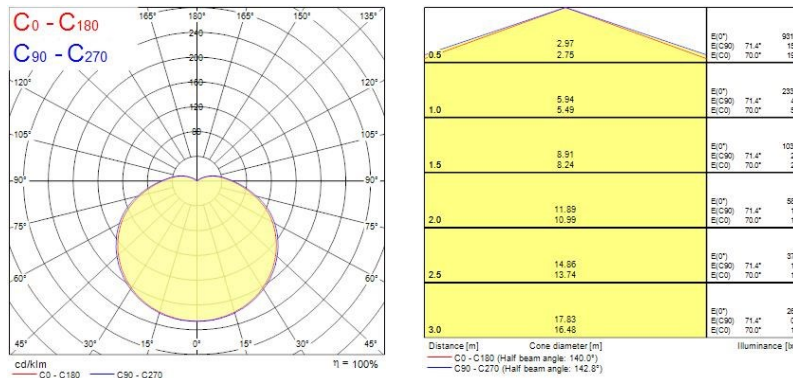

Optical data

Fixture luminous flux (lm)	1030
Luminaire efficacy (lm/W)	86
Colour temperature (K)	4000
Light colour	Neutral White
CRI (Ra)	80
Colour Variation Initial (SDCM)	6
Beam Angle (°)	120
Distribution type	Direct
Glare control	UGR 28
Photobiological Risk Group	RG0

START eco Surface IP44

START eco Surface IP44 1025lm 840
0043111

Nominal Product Length (mm)	250
Nominal Product Width (mm)	250
Nominal Product Height (mm)	80
Weight (kg)	0.347

Packaging

Single packaging type	Carton
Product EAN number	5410288431116
Packaging single length / height (cm)	30.57
Packaging single width (cm)	30.7
Packaging single depth (cm)	9.0
DUN14 (outer)	15410288431113
Units per outer package	6
Packaging outer length / height (cm)	84.2
Packaging outer width (cm)	19.6
Packaging outer depth (cm)	30.2

Safety data

Optimal operating condition (°C)	-20-40
----------------------------------	--------

PHOTOMETRY

TECHNICAL DRAWINGS

Version	Ø	H
6W	180	75
12W	250	80
17/18W	330	96
24W	360	100

START eco Surface IP44 START eco Surface IP44 1025lm 840 0043111