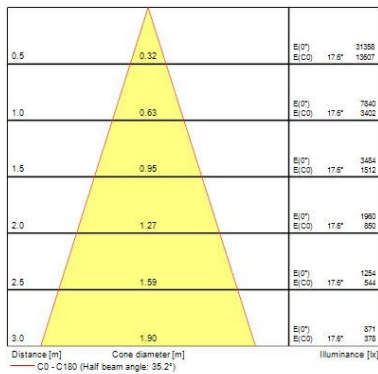

Start Track Spot Integral

START Track Spot Integral 3000lm 940 MB WB BLK
0005431

Lumen maintenance - L80 B20	41000
Lumen maintenance - L80 B10	37700
Lumen maintenance - L90 B50	19500
Lumen maintenance - L90 B20	17000
Lumen maintenance - L90 B10	15900
Average life (Nominal) (h)	50000

Physical data

Vertical Tilt (°)	90
Horizontal rotation (°)	345
Housing colour	Black - RAL9005
IP rating	IP20
IK rating	IK03
Diffuser finish	Clear
Diffuser material	PC
Nominal Product Length (mm)	283
Nominal Product Width (mm)	137
Nominal Product Height (mm)	80
Weight (kg)	0.88

Packaging

Single packaging type	Carton
Product EAN number	5410288054315
Packaging single length / height (cm)	8.5
Packaging single width (cm)	8.5
Packaging single depth (cm)	28.5
DUN14 (outer)	15410288054312
Units per outer package	8
Packaging outer length / height (cm)	36.5
Packaging outer width (cm)	18.5
Packaging outer depth (cm)	30.5

PHOTOMETRY