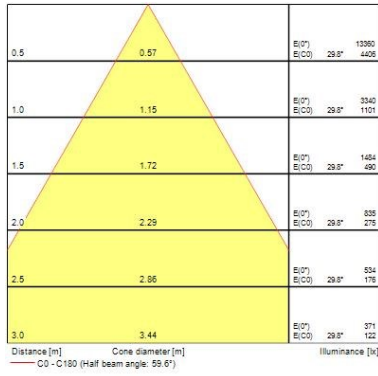

Start Track Spot Integral

START Track Spot Integral 3000lm 940 MB WB BLK
0005431