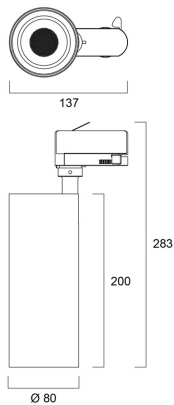

### Physical data

Vertical Tilt (°)	90
Horizontal rotation (°)	345
Housing colour	Black - RAL9005
IP rating	IP20
IK rating	IK03
Diffuser finish	Clear
Diffuser material	PC
Nominal Product Length (mm)	283
Nominal Product Width (mm)	137
Nominal Product Height (mm)	80
Weight (kg)	0.88

### Packaging

Single packaging type	Carton
Product EAN number	5410288054315
Packaging single length / height (cm)	8.5
Packaging single width (cm)	8.5
Packaging single depth (cm)	28.5
DUN14 (outer)	15410288054312
Units per outer package	8
Packaging outer length / height (cm)	36.5
Packaging outer width (cm)	18.5
Packaging outer depth (cm)	30.5

## PHOTOMETRY

## TECHNICAL DRAWINGS