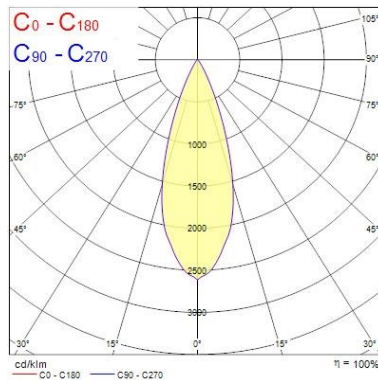

Start Track Spot Integral

START Track Spot Integral 3000lm 940 MB WB BLK
0005431

Lumen maintenance - L80 B20	41000
Lumen maintenance - L80 B10	37700
Lumen maintenance - L90 B50	19500
Lumen maintenance - L90 B20	17000
Lumen maintenance - L90 B10	15900
Average life (Nominal) (h)	50000

Physical data

Vertical Tilt (°)	90
Horizontal rotation (°)	345
Housing colour	Black - RAL9005
IP rating	IP20
IK rating	IK03
Diffuser finish	Clear
Diffuser material	PC
Nominal Product Length (mm)	283
Nominal Product Width (mm)	137
Nominal Product Height (mm)	80
Weight (kg)	0.88

Packaging

Single packaging type	Carton
Product EAN number	5410288054315
Packaging single length / height (cm)	8.5
Packaging single width (cm)	8.5
Packaging single depth (cm)	28.5
DUN14 (outer)	15410288054312
Units per outer package	8
Packaging outer length / height (cm)	36.5
Packaging outer width (cm)	18.5
Packaging outer depth (cm)	30.5

PHOTOMETRY