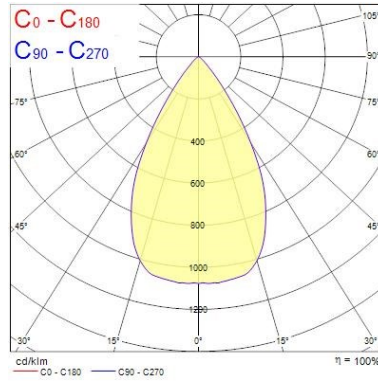

Start Track Spot Integral

START Track Spot Integral 3000lm 940 MB WB BLK
0005431