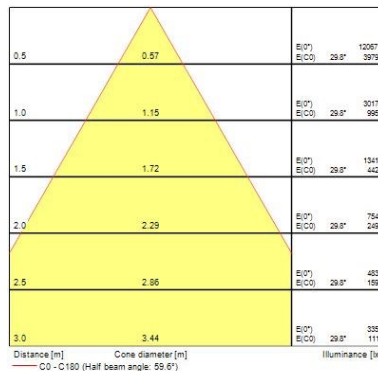

Start Track Spot Integral

START Track Spot Integral 2700lm 930 MB WB BLK
0005425

Lumen maintenance - L80 B20	41000
Lumen maintenance - L80 B10	37700
Lumen maintenance - L90 B50	19500
Lumen maintenance - L90 B20	17000
Lumen maintenance - L90 B10	15900
Average life (Nominal) (h)	50000

Physical data

Vertical Tilt (°)	90
Horizontal rotation (°)	345
Housing colour	Black - RAL9005
IP rating	IP20
IK rating	IK03
Diffuser finish	Clear
Diffuser material	PC
Nominal Product Length (mm)	283
Nominal Product Width (mm)	137
Nominal Product Height (mm)	80
Weight (kg)	0.88

Packaging

Single packaging type	Carton
Product EAN number	5410288054254
Packaging single length / height (cm)	8.5
Packaging single width (cm)	8.5
Packaging single depth (cm)	28.5
DUN14 (outer)	15410288054251
Units per outer package	8
Packaging outer length / height (cm)	36.5
Packaging outer width (cm)	18.5
Packaging outer depth (cm)	30.5

PHOTOMETRY