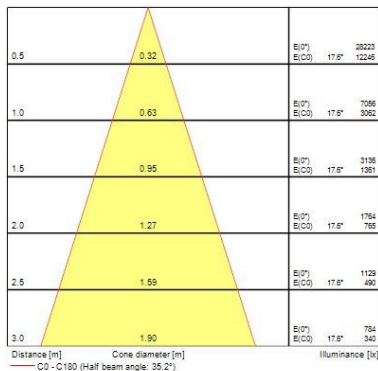

Start Track Spot Integral

START Track Spot Integral 2700lm 930 MB WB BLK
0005425

Lumen maintenance - L80 B20	41000
Lumen maintenance - L80 B10	37700
Lumen maintenance - L90 B50	19500
Lumen maintenance - L90 B20	17000
Lumen maintenance - L90 B10	15900
Average life (Nominal) (h)	50000

Physical data

Vertical Tilt (°)	90
Horizontal rotation (°)	345
Housing colour	Black - RAL9005
IP rating	IP20
IK rating	IK03
Diffuser finish	Clear
Diffuser material	PC
Nominal Product Length (mm)	283
Nominal Product Width (mm)	137
Nominal Product Height (mm)	80
Weight (kg)	0.88

Packaging

Single packaging type	Carton
Product EAN number	5410288054254
Packaging single length / height (cm)	8.5
Packaging single width (cm)	8.5
Packaging single depth (cm)	28.5
DUN14 (outer)	15410288054251
Units per outer package	8
Packaging outer length / height (cm)	36.5
Packaging outer width (cm)	18.5
Packaging outer depth (cm)	30.5

PHOTOMETRY