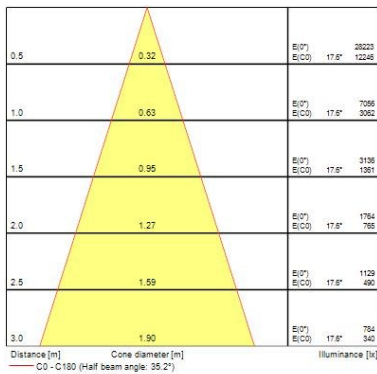

Start Track Spot Integral

START Track Spot Integral 2700lm 930 MB WB WHT

0005424

Lumen maintenance - L80 B20	41000
Lumen maintenance - L80 B10	37700
Lumen maintenance - L90 B50	19500
Lumen maintenance - L90 B20	17000
Lumen maintenance - L90 B10	15900
Average life (Nominal) (h)	50000

Physical data

Vertical Tilt (°)	90
Horizontal rotation (°)	345
Housing colour	White - RAL9016
IP rating	IP20
IK rating	IK03
Diffuser finish	Clear
Diffuser material	PC
Nominal Product Length (mm)	283
Nominal Product Width (mm)	137
Nominal Product Height (mm)	80
Weight (kg)	0.88

Packaging

Single packaging type	Carton
Product EAN number	5410288054247
Packaging single length / height (cm)	8.5
Packaging single width (cm)	8.5
Packaging single depth (cm)	28.5
DUN14 (outer)	15410288054244
Units per outer package	8
Packaging outer length / height (cm)	36.5
Packaging outer width (cm)	18.5
Packaging outer depth (cm)	30.5

PHOTOMETRY