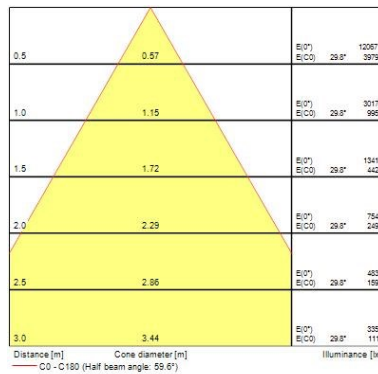

Start Track Spot Integral

START Track Spot Integral 2700lm 930 MB WB WHT

0005424

Lumen maintenance - L80 B20	41000
Lumen maintenance - L80 B10	37700
Lumen maintenance - L90 B50	19500
Lumen maintenance - L90 B20	17000
Lumen maintenance - L90 B10	15900
Average life (Nominal) (h)	50000

Physical data

Vertical Tilt (°)	90
Horizontal rotation (°)	345
Housing colour	White - RAL9016
IP rating	IP20
IK rating	IK03
Diffuser finish	Clear
Diffuser material	PC
Nominal Product Length (mm)	283
Nominal Product Width (mm)	137
Nominal Product Height (mm)	80
Weight (kg)	0.88

Packaging

Single packaging type	Carton
Product EAN number	5410288054247
Packaging single length / height (cm)	8.5
Packaging single width (cm)	8.5
Packaging single depth (cm)	28.5
DUN14 (outer)	15410288054244
Units per outer package	8
Packaging outer length / height (cm)	36.5
Packaging outer width (cm)	18.5
Packaging outer depth (cm)	30.5

PHOTOMETRY