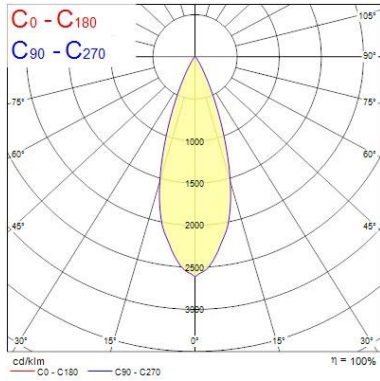

Start Track Spot Integral

START Track Spot Integral 2700lm 930 MB WB WHT
0005424