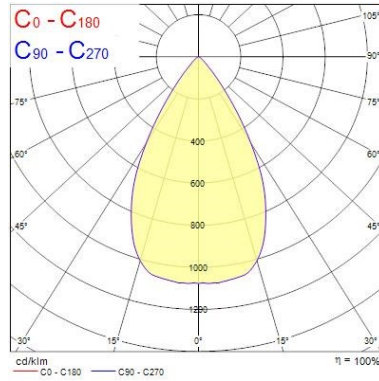

Start Track Spot Integral

START Track Spot Integral 2700lm 930 MB WB WHT
0005424