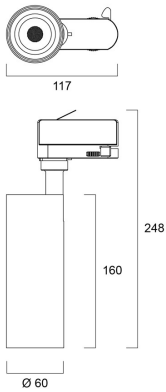

### Physical data

Vertical Tilt (°)	90
Horizontal rotation (°)	345
Housing colour	White - RAL9016
IP rating	IP20
IK rating	IK03
Diffuser finish	Clear
Diffuser material	PC
Nominal Product Length (mm)	248
Nominal Product Width (mm)	117
Nominal Product Height (mm)	60
Weight (kg)	0.486

### Packaging

Single packaging type	Carton
Product EAN number	5410288054223
Packaging single length / height (cm)	8.5
Packaging single width (cm)	8.5
Packaging single depth (cm)	25.5
DUN14 (outer)	15410288054220
Units per outer package	12
Packaging outer length / height (cm)	36.5
Packaging outer width (cm)	27.5
Packaging outer depth (cm)	27.5

## PHOTOMETRY

## TECHNICAL DRAWINGS