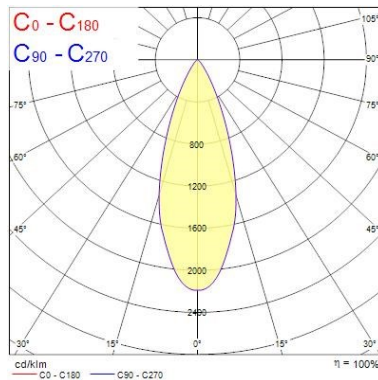

Start Track Spot Integral

START Track Spot Integral 1350lm 930 MB WB WHT
0005422

Lumen maintenance - L80 B20	41000
Lumen maintenance - L80 B10	37700
Lumen maintenance - L90 B50	19500
Lumen maintenance - L90 B20	17000
Lumen maintenance - L90 B10	15900
Average life (Nominal) (h)	50000

Physical data

Vertical Tilt (°)	90
Horizontal rotation (°)	345
Housing colour	White - RAL9016
IP rating	IP20
IK rating	IK03
Diffuser finish	Clear
Diffuser material	PC
Nominal Product Length (mm)	248
Nominal Product Width (mm)	117
Nominal Product Height (mm)	60
Weight (kg)	0.486

Packaging

Single packaging type	Carton
Product EAN number	5410288054223
Packaging single length / height (cm)	8.5
Packaging single width (cm)	8.5
Packaging single depth (cm)	25.5
DUN14 (outer)	15410288054220
Units per outer package	12
Packaging outer length / height (cm)	36.5
Packaging outer width (cm)	27.5
Packaging outer depth (cm)	27.5

PHOTOMETRY