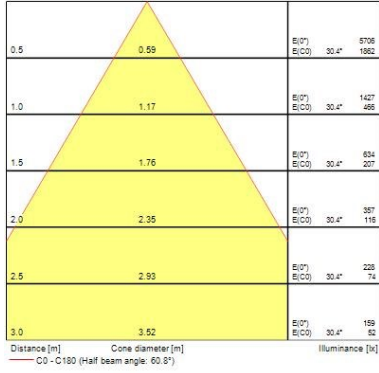

Start Track Spot Integral

START Track Spot Integral 1350lm 930 MB WB WHT

0005422