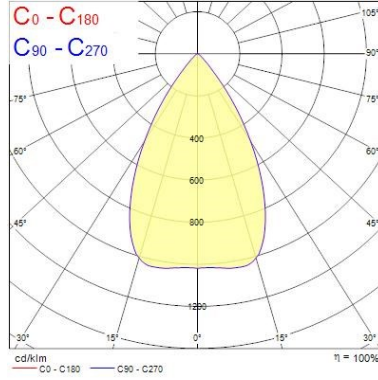

Start Track Spot Integral

START Track Spot Integral 1350lm 930 MB WB WHT

0005422