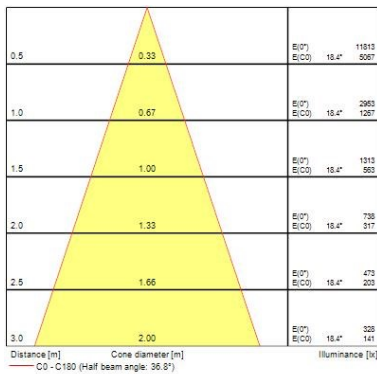

Start Track Spot Integral

START Track Spot Integral 1350lm 930 MB WB WHT
0005422

Lumen maintenance - L80 B20	41000
Lumen maintenance - L80 B10	37700
Lumen maintenance - L90 B50	19500
Lumen maintenance - L90 B20	17000
Lumen maintenance - L90 B10	15900
Average life (Nominal) (h)	50000

Physical data

Vertical Tilt (°)	90
Horizontal rotation (°)	345
Housing colour	White - RAL9016
IP rating	IP20
IK rating	IK03
Diffuser finish	Clear
Diffuser material	PC
Nominal Product Length (mm)	248
Nominal Product Width (mm)	117
Nominal Product Height (mm)	60
Weight (kg)	0.486

Packaging

Single packaging type	Carton
Product EAN number	5410288054223
Packaging single length / height (cm)	8.5
Packaging single width (cm)	8.5
Packaging single depth (cm)	25.5
DUN14 (outer)	15410288054220
Units per outer package	12
Packaging outer length / height (cm)	36.5
Packaging outer width (cm)	27.5
Packaging outer depth (cm)	27.5

PHOTOMETRY