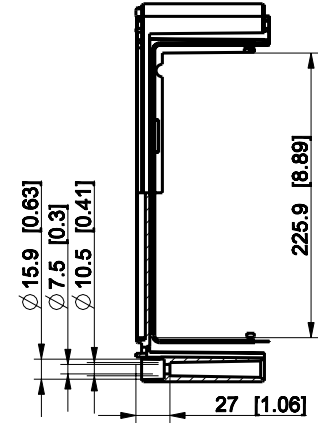

ID	Description	Date	By	Appr.
A				

Dimensions in mm [inches]

Material: Polycarbonate, fiberglass-reinforced      Color: RAL 7035

Supplier:      Tool No:      Weight [kg]: 0.89      Volume:

PPCF303010B4

Scale	Date	30.03.09
1:4	By	TJMa
-	Checked	
-	Ctrl	

Replaces:	
Replaced:	
Drw No:	A
Ref:	Cubo P
Code:	PPCF303010B4
Sheet No:	

model PPCF303010B4\_PART  
 drawing CUBO\_P\_2\_DRAWING