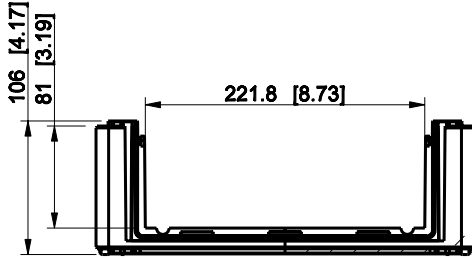

ID	Description	Date	By	Appr.
A				

Dimensions in mm [inches]

Material: Polycarbonate, fiberglass-reinforced      Color: RAL 7035

Supplier:      Tool No:      Weight [kg]: 0.89      Volume:

PPCF303010B4

Scale	Date	30.03.09
1:4	By	TJMa
-	Checked	
-	Ctrl	

Replaces:	
Replaced:	
Drw No:	A
Ref:	Cubo P
Code:	PPCF303010B4
Sheet No:	

model PPCF303010B4\_PART  
 drawing CUBO\_P\_2\_DRAWING