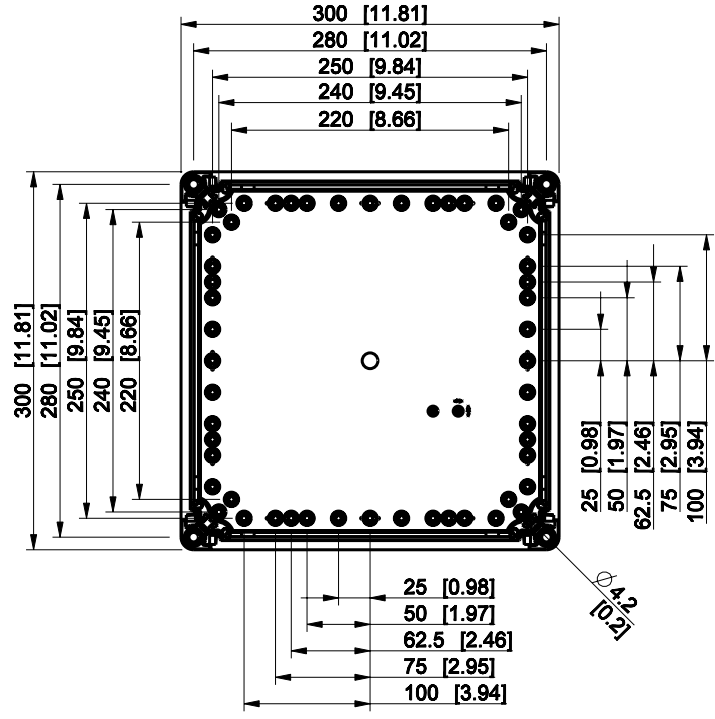

ID	Description	Date	By	Appr.
A				

Dimensions in mm [inches]

Material: Polycarbonate, fiberglass-reinforced      Color: RAL 7035

Supplier:      Tool No:      Weight [kg]: 0.89      Volume:

PPCF303010B4

Scale	Date	30.03.09
1:4	By	TJMa
-	Checked	
-	Ctrl	

Replaces:	
Replaced:	
Drw No:	A
Ref:	Cubo P
Code:	PPCF303010B4
Sheet No:	

model PPCF303010B4\_PART  
 drawing CUBO\_P\_2\_DRAWING