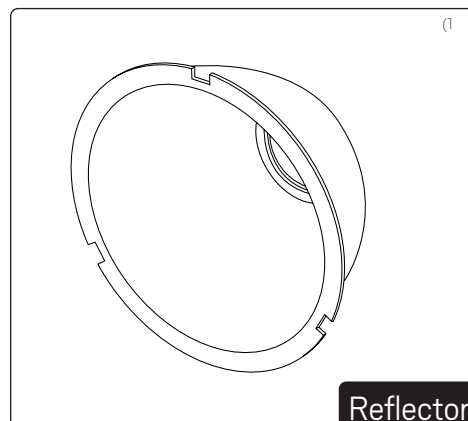

For explanation of symbols see www.hidealite.se

Examples of suitable rails: Global, Stucchi etc.

ACCESSORIES

E-nr	Snro	El.nr	GTIN	Name
7403004	4143683	3216729	7392971141145	Reflector Optic Track S/M Shiny Brass 36° ⁽¹⁾
7403006	4143685	3216731	7392971141169	Reflector Optic Track S/M Black 36° ⁽¹⁾
7403110	4143767	3207042	7392971142517	Reflector Optic Track S/M Shiny Silver 15° ⁽¹⁾
7403111	4143768	3207043	7392971142524	Reflector Optic Track S/M Shiny Silver 60° ⁽¹⁾
7403008	4143687	3216733	7392971141183	Honeycomb Optic Track S/M ⁽²⁾
7403010	4143689	3216735	7392971141206	Snoot Optic Track S/M White ⁽³⁾
7403012	4143691	3216737	7392971141220	Snoot Optic Track S/M Black ⁽³⁾