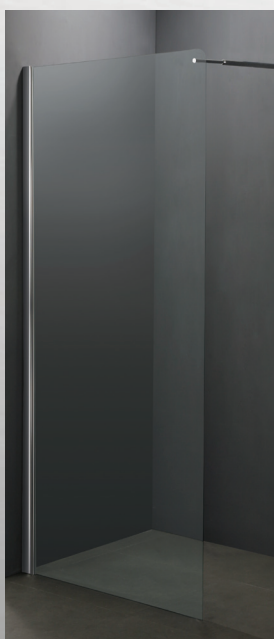

OPAL

SUIHKUNURKKA JA -SEINÄT / SHOWER CORNER AND WALLS / DUSCHHÖRNA OCH DUSCHVÄGGAR

Suihkuseinä

Shower walls / Duschvägg

Opal suihkuseinä säädettävällä verhotankokiinnityksellä suihkuseinä on valmistettu 6 mm kirkkaasta turvalasista. Suihkuseinän etäisyys seinästä on säädettävissä verhotangolla 70-100 cm. Ei tarvetta kiinnittää suihkuseinää lattiaan.

Opal shower walls with horizontal curtain pole are made from tempered clear 6 mm safety glass. Shower wall can be adjusted with curtain pole 70 cm up to 100cm from the wall. Mounting to the floor with silicone, no screwing needed.

Opal duschväggar är tillverkade i tempererat klart säkerhetsglas som är 6 mm tjockt. Duschväggarna kan justeras 70 cm till 100 cm från väggen med en gardinstång. Duschväggen monteras i golvet med silikon, inga skruvar behövs.