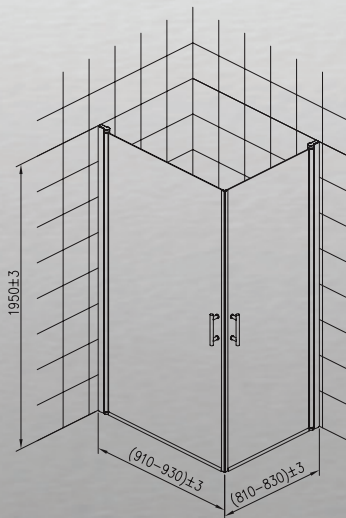

Opal duschhörna, olika installationsmöjligheter.