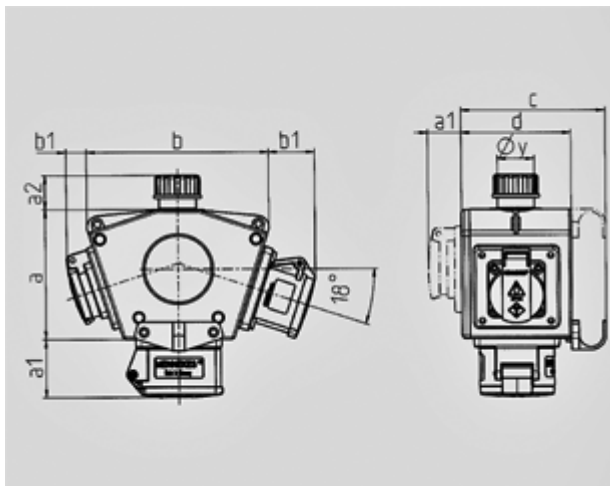

DELTA-BOX receptacle combination - Part no. 92602

- pre-wired for installation
- with internal strain relief and installed hanging hook
- enclosure and insert made of AMAPLAST

Protection type 44
 Fitted with 4 SCHUKO® 16A, 230V
 Connection/feeder cable for 1 cable up to 5 x 10 mm²

3 MB 44			
Pos.	Receptacles	IP-degrees	Dim.
a			114.0 mm
a1	SCHUKO®, 16A, 230V	IP 44	max. 30.0 mm
a1	CEE 16A, 3p, 230V	IP 44	52.7 mm
a1	CEE 16A, 5p, 400V	IP 44	50.5 mm
a1	CEE 32A, 5p, 400V	IP 44	64.0 mm
a2			30.0 mm
b			160.0 mm
b1	SCHUKO®, 16A, 230V	IP 44	max. 18.0 mm
b1	CEE 16A, 3p, 230V	IP 44	42.0 mm
b1	CEE 16A, 5p, 400V	IP 44	40.0 mm
b1	CEE 32A, 5p, 400V	IP 44	53.2 mm
c			133.0 mm
d			97.0 mm
y			17.0 mm