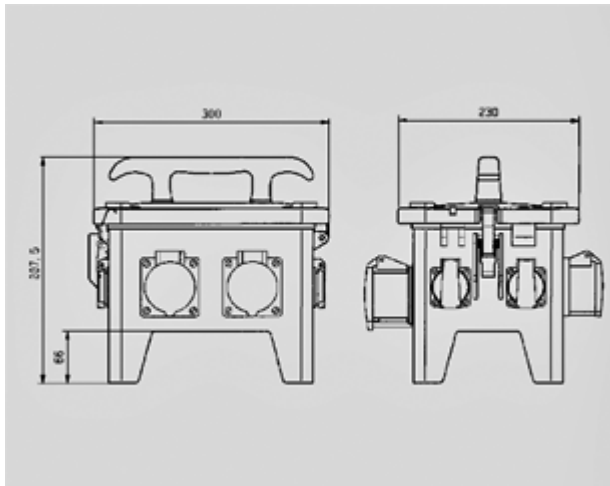

EverGUM combination unit - Part no. 70433

- solid rubber enclosure, signal yellow RAL 1003
- pre-wired for installation

Protection type	IP 44
Fitted with	1 CEE 32A, 5p, 400V 2 CEE 16A, 5p, 400V 4 SCHUKO® 16A, 230V
Fusing	2 Neozed D 01, 3p 2 Neozed D 01, 1p
Connection/feeder cable	2 m H07RN-F5G4 with CEE-plug 32A, 5p, 400V
Enclosure size	300 x 230 x 287.5 mm (L x W x H)

Drawing
5 MB 48a

Dim. in mm