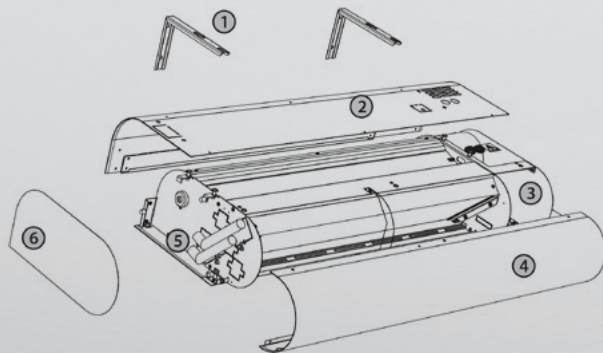

Essense-luftridå | Essense air curtain | Essense-Oviverho

Koodi Kod Code	SAP	Tyyppi Typ Type	Lämmitys Uppvärmning Heating kW	Ilmavirta Luftström Air volume m³/h	Ohjausmoduuli Regulator Regulation	Kulutus Konsumtion Consumption (V/A)	Ääni 3m Ljudnivå Noise dB (A)	Ääni 5m Ljudnivå Noise dB (A)	Paino Vikt Weight kg
7530524	ASL612	Essense 1m+SM, vesi	5,89 *	1300	SM	230/50	55,8	51,3	17
7530527	ASL615	Essense 1,5m+SM, vesi	9,56 *	1900	SM	230/50	54,4	49,9	23
7530530	ASL618	Essense 2m+SM, vesi	13,66 *	2550	SM	230/50	54,1	49,7	28
7530522	ASL610	Essense 1m+SM, sähkö	5,9	1450	SM	400/10,2	55,9	51,5	16
7530525	ASL613	Essense 1,5m+SM,sähkö	10	2150	SM	400/15,9	57	52,6	22
7530528	ASL616	Essense 2m+SM, sähkö	12,5	2800	SM	400/19,6	57,5	53	27

- Arvot mitattu ilman lämpötilalla +15 °C ja 70/40 °C vedellä.
- Värdet uppmätt vid lufttemperatur på +15 °C och vattentemperatur på 70/40 °C.
- Values measured at inlet air temperature + 15 °C and temperature drop 70/40 °C.

1	Asennuskannakkeet | Monteringsfästen | Mounting brackets
2	Kansi | Övre lucka | Top cover
3	Ohjausmoduuli | Regleringsmodulen | Regulation module
4	Etukansi | Suglock | Suction cover
5	Vesiliitännät | Anslutning för vatten | Water connections
6	Sivukansi | Sidolucka | Side cover