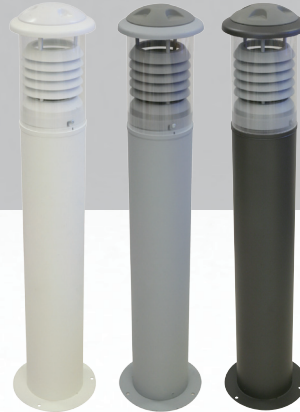

Navigator pollararmatur | Bollard luminaire Navigator Navigator | Navigator pollarivalaisin

Navigator

Bollard luminaire Navigator

A high quality bollard luminaire with maritime design is well suited for both private detached houses and public premises. Typically used on terraces and patios, and by passages.

The luminaire can be installed as a flange assembly using screws, or on a ground tube, available as an accessory.

Power

E27 max. 100W, perfect for an E27 energy saving or an E27 LED bulb

Navigator pollararmatur

Den snygga och högklassiga havsinspirerade pollarbelysningen passar både som villabelysning och i offentlig miljö. Användningsområden är terrasser, patior och gångvägar.

Belysningen flänsmonteras med skruvar eller på armaturfot, som går att få som tillval.

Effekt

E27 max. 100W, lämpar sig utmärkt för E27 energisparlampor eller E27 LED-lampor

Navigator pollarivalaisin

Muotoilultaan tyylikkään merihenkisen ja laadukas pollarivalaisin soveltuu sekä omakoti-, että julkisympäristöön. Käyttökohteina terassit ja patiot sekä kulkuväylien varrelle.

Valaisin asennetaan laippa-asennukseen ruuveilla tai lisätarvikkeena saatavaan upotusputkeen.

Teho

E27 max. 100W, soveltuu erinomaisesti E27 energian säästö-, tai E27 LED-lampulle.

Structure

The body is of galvanized and powder coated steel, the canopy of powder coated aluminum, the dome of shock-proof acrylic, and anti-glare rings of powder coated aluminum. The hat in the canopy is of engineering plastic.

Connection 3x2.5 mm²

Enclosure class IP23

The luminaire is available in three colors:

White, grey, and anthracite

Konstruktion

Stomme av förzinkat och pulvermålat stål, skydd av pulverbrännlackerat aluminium, kupa av slagålig akryl och bländskydd av pulvermålat aluminium. Hatten i skyddet av teknisk plast.

Koppling -o 3x2,5 mm²

Kapslingsklass IP23

Går att få i tre färger:

Vit, grå och antracit

Rakenne

Runko sinkittyä ja pulverimaalattua terästä, katos pulveripolttomaalattua alumiinia, kupu iskunkestävää akryyliä ja häikäisysuojat pulverimaalattua alumiinia. Katoksessa oleva hattu teknistä muovia.

Kytkenä -o 3x2,5 mm²

Kotelointiluokka IP23

Valaisinta on saatavana kolmea väriä:

Valkoinen, harmaa ja antrasiitti