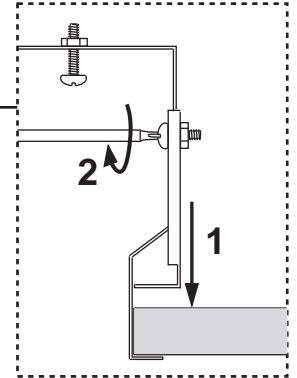

FAGERHULT

SE - 566 80 Habo

Pozzo LED

Ø 455

FCH 60W	FSQ-E 2x26W
------------	----------------

1

2

GB Performed with LED RGB sequenser, works as a stand alone unit without connection to an external Dali system.