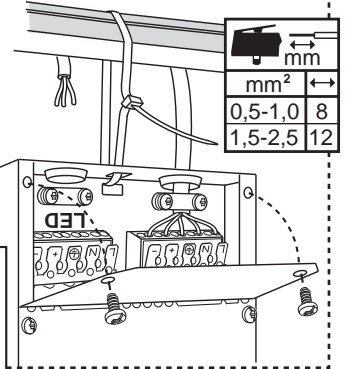

FAGERHULT

SE - 566 80 Habo

Pozzo LED

Ø 455

FCH 60W	FSQ-E 2x26W
------------	----------------

1

2

GB Performed with LED RGB sequenser, works as a stand alone unit without connection to an external Dali system.