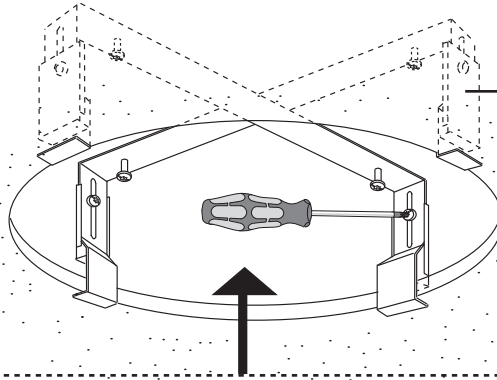

FAGERHULT

SE - 566 80 Habo

Pozzo LED

Ø 455

FCH 60W	FSQ-E 2x26W
------------	----------------

1

2

GB Performed with LED RGB sequenser, works as a stand alone unit without connection to an external Dali system.