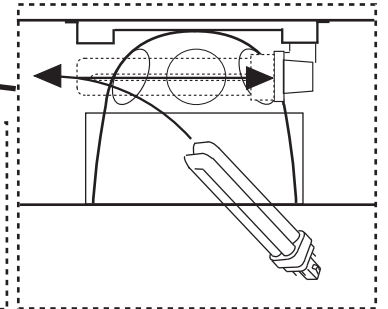

4

600 800 300

GB For recessed mounting in ventilated or unventilated spaces.

S För infällnad i ventilerade eller oventilerade utrymmen.