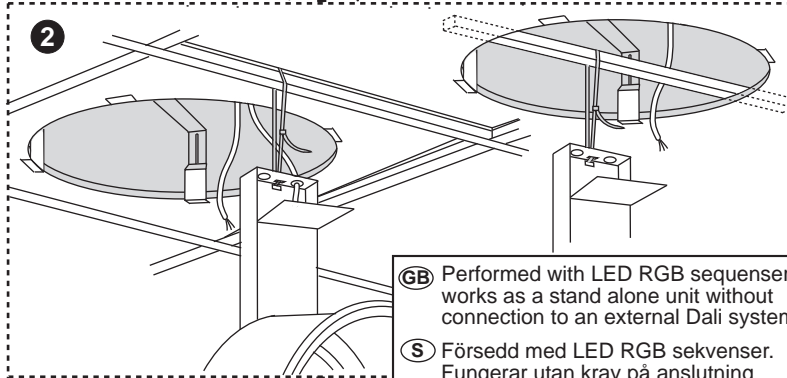

FAGERHULT

SE - 566 80 Habo

Pozzo LED

Ø 455

FCH 60W	FSQ-E 2x26W
------------	----------------

1

2

GB Performed with LED RGB sequenser, works as a stand alone unit without connection to an external Dali system.