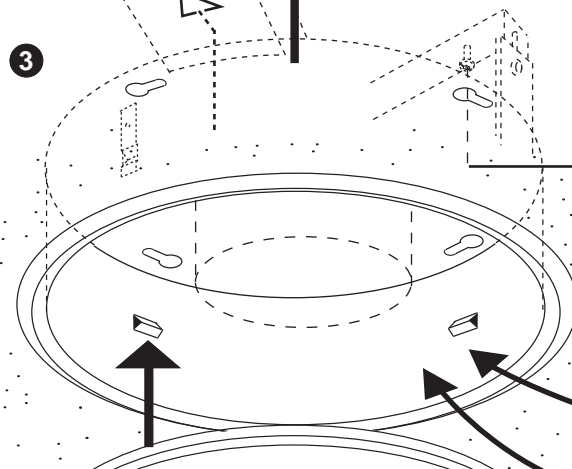

FAGERHULT

SE - 566 80 Habo

Pozzo LED

Ø 455

FCH 60W	FSQ-E 2x26W

1

2

GB Performed with LED RGB sequenser, works as a stand alone unit without connection to an external Dali system.

S Försedd med LED RGB sekvenser. Fungerar utan krav på anslutning till extert Dali system

3

4

600 800 300

GB For recessed mounting in ventilated or unventilated spaces.

S För infällnad i ventilerade eller oventilerade utrymmen.

GB For installing in suspended ceilings.

S För montering i mjuka tak.

630123 Utgåva/Edition 3

S Det är lämpligt att denna information överlämnas till användaren av anläggningen.

GB It is appropriate that this information is passed on to the users of the installation.

D Diese informationen sind für den Benutzer der Anlage vorgesehen.

SF Nämä ohjeet tulee säilyttää ja luovuttaa kiinteistön käyttäjälle.