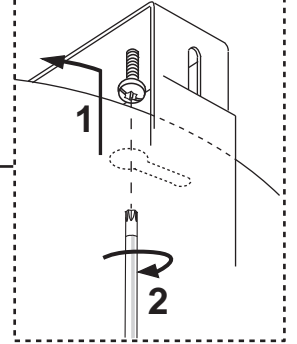

FAGERHULT

SE - 566 80 Habo

Pozzo LED

Ø 455

FCH 60W	FSQ-E 2x26W

1

2

GB Performed with LED RGB sequenser, works as a stand alone unit without connection to an external Dali system.

S Försedd med LED RGB sekvenser. Fungerar utan krav på anslutning till extert Dali system

3

4

600 800 300

GB For recessed mounting in ventilated or unventilated spaces.

S För infällnad i ventilerade eller oventilerade utrymmen.

GB For installing in suspended ceilings.

S För montering i mjuka tak.

630123 Utgåva/Edition 3

S Det är lämpligt att denna information överlämnas till användaren av anläggningen.

GB It is appropriate that this information is passed on to the users of the installation.

D Diese informationen sind für den Benutzer der Anlage vorgesehen.

SF Nämä ohjeet tulee säilyttää ja luovuttaa kiinteistön käyttäjälle.