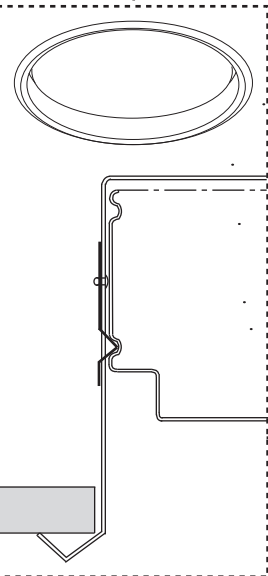

4

600 800 300

GB For recessed mounting in ventilated or unventilated spaces.

S För infällnad i ventilerade eller oventilerade utrymmen.