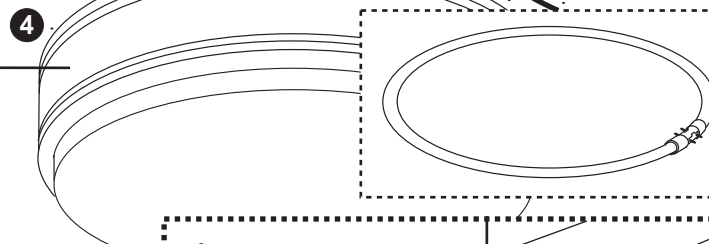

4

600 800 300

GB For recessed mounting in ventilated or unventilated spaces.

S För infällnad i ventilerade eller oventilerade utrymmen.