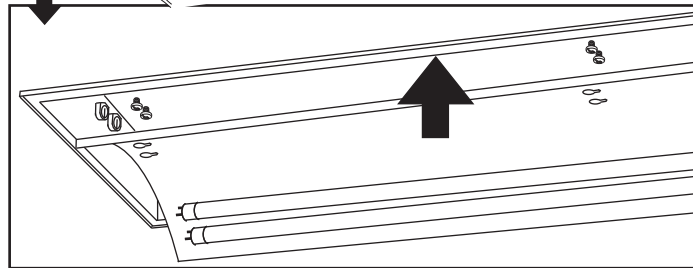

FAGERHULT

SE - 566 80 Habo

Multifive G2 Opal / Delta

Armatur med denna symbol
Luminaire with this symbol

Får ej täckas med isolering
Must not be covered with
insulating matting

(GB) For use in ventilated or unventilated spaces. t_a 25°C

(S) För användning i ventilerat eller oventilerade utrymme. t_a 25°C

W	mm
14-24	583 x 583
28-54	283 x 1183
35-49	283 x 1483
28	583 x 1183

4873115 Utgåva/Edition 3

(S) Det är lämpligt att denna information överlämnas till användaren av anläggningen.

(GB) It is appropriate that this information is passed on to the users of the installation.

(D) Diese Informationen sind für den Benutzer der Anlage vorgesehen.

(SF) Nämä ohjeet tulee säilyttää ja luovuttaa kiinteistön käyttäjälle.