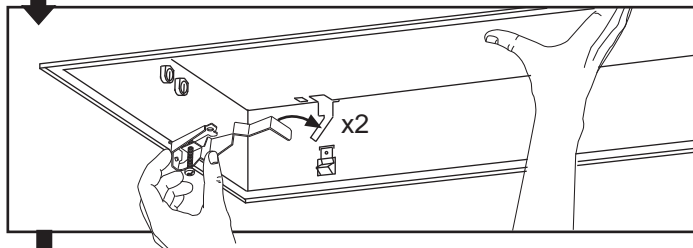

FAGERHULT

SE - 566 80 Habo

Multifive G2 Opal / Delta

Armatur med denna symbol
Luminaire with this symbol

Får ej täckas med isolering
Must not be covered with
insulating matting

(GB) For use in ventilated or unventilated spaces. t_a 25°C

(S) För användning i ventilerat eller oventilerade utrymme. t_a 25°C

W	mm
14-24	583 x 583
28-54	283 x 1183
35-49	283 x 1483
28	583 x 1183

4873115 Utgåva/Edition 3

(S) Det är lämpligt att denna information överlämnas till användaren av anläggningen.

(GB) It is appropriate that this information is passed on to the users of the installation.

(D) Diese Informationen sind für den Benutzer der Anlage vorgesehen.

(SF) Nämä ohjeet tulee säilyttää ja luovuttaa kiinteistön käyttäjälle.