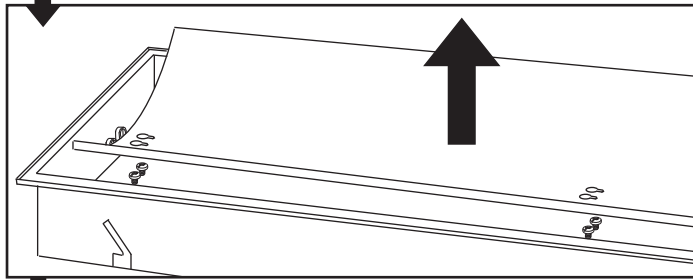

FAGERHULT

SE - 566 80 Habo

Multifive G2 Opal / Delta

Armatur med denna symbol
Luminaire with this symbol

Får ej täckas med isolering
Must not be covered with
insulating matting

(GB) For use in ventilated or unventilated spaces. t_a 25°C

(S) För användning i ventilerat eller oventilerade utrymme. t_a 25°C

W	mm
14-24	583 x 583
28-54	283 x 1183
35-49	283 x 1483
28	583 x 1183

4873115 Utgåva/Edition 3

(S) Det är lämpligt att denna information överlämnas till användaren av anläggningen.

(GB) It is appropriate that this information is passed on to the users of the installation.

(D) Diese Informationen sind für den Benutzer der Anlage vorgesehen.

(SF) Nämä ohjeet tulee säilyttää ja luovuttaa kiinteistön käyttäjälle.