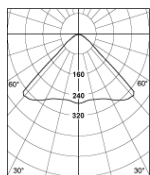

FAGERHULT

Printed from fagerhult.com
2014-08-06 11:49
Page 2 of 2

Bianca Kattovalaisin

2000 lm