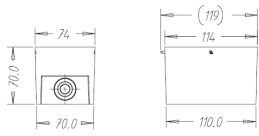

Lamp type	LEDP [LEDP]
Maximum lamp power	2.5 [2.5 W]
Lampholder	- [Not applicable]
Input voltage	SELV [SELV]
Protection class IEC	1 [I]
Ingress protection code	IP20 [IP20]

PHILIPS

Mittapiirros

Metric wall lamp LED grey 2x2.5W SELV