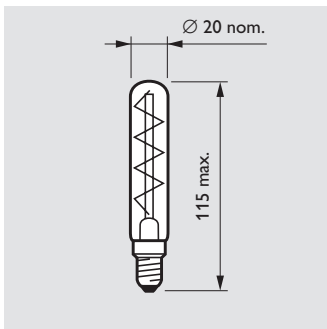

Incandescent lamps

Linear decorative

T20

Normal incandescent gas-filled lamps with a candle-shaped glass bulb and a single-coil filament. They are designed for use in functional and/or decorative applications.

The Mini-Colorenta (20 mm) is a slim clear version with E14 base, offering especially brilliant and decorative lighting effects thanks to their decorative filament and clear-finish lighting effects. Burning position: universal.

Applications

Used decoratively in candelabras, piano lighting and wall brackets (e.g. for paintings) in homes, hotels, restaurants, shops, and theatres.

T20 E14

Dimensions in mm

Burning position

Commercial name	Type	W	V	Cap/base	Finish	Lamp life 100% h	EOC
MINI-COLORENTA							
PRACTITONE	T20	15W	230V	E14	CL	1000	057150
PRACTITONE	T20	25W	230V	E14	CL	1000	019974