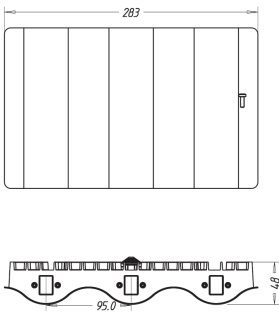

Lamp type	LEDP [LEDP]
Maximum lamp power	2.5 [2.5 W]
Lampholder	- [Not applicable]
Input voltage	SELV [SELV]
Protection class IEC	1 [I]
Ingress protection code	IP44 [IP44]

PHILIPS

Mittapiirros

Sunkiss wall lantern LED inox 6x2.5W SEL