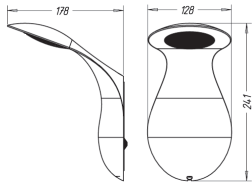

Serene

Serene wall lantern LED grey 1x7.5W SEL

Tuotetiedot

• Yleiset ominaisuudet

Product family code	WALL [Residential Collection Wall-mounted luminaires]
Family name	Serene [Serene]
Product type	wall lantern LED [wall lantern LED]
Color	grey [grey]
Number of light sources	1 [1 pc]

Lamp type	LEDPP [LEDPP]
Maximum lamp power	7.5 [7.5 W]
Lampholder	- [Not applicable]
Input voltage	SELV [SELV]
Protection class IEC	I [I]
Ingress protection code	IP44 [IP44]

PHILIPS

Mittapiirros

Serene wall lantern LED grey 1x7,5W SEL