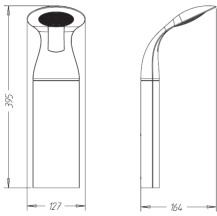

Serene

Serene pedestal LED grey 1x7.5W SELV

Tuotetiedot

• Yleiset ominaisuudet

Product family code	BOLLARD [Residential Collection Bollards]
Family name	Serene [Serene]
Product type	pedestal LED [pedestal LED]
Color	grey [grey]
Number of light sources	1 [1 pc]

Lamp type	LEDPP [LEDPP]
Maximum lamp power	7.5 [7.5 W]
Lampholder	- [Not applicable]
Input voltage	SELV [SELV]
Protection class IEC	I [I]
Ingress protection code	IP44 [IP44]

PHILIPS

Mittapiirros

Serene pedestal LED grey 1x7.5W SELV