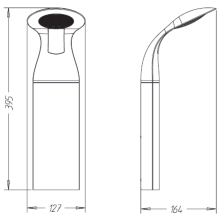

Lamp type	LEDPP [LEDPP]
Maximum lamp power	7.5 [7.5 W]
Lampholder	- [Not applicable]
Input voltage	SELV [SELV]
Protection class IEC	I [I]
Ingress protection code	IP44 [IP44]

**PHILIPS**

Mittapiirros

Serene pedestal LED antracit 1x7,5W SEL