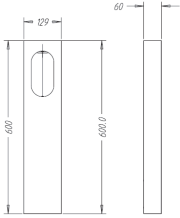

Hedgerow

Hedgerow pedestal LED grey 1x7.5W SELV

Tuotetiedot

• Yleiset ominaisuudet

Product family code	BOLLARD [Residential Collection Bollards]
Family name	Hedgerow [Hedgerow]
Product type	pedestal LED [pedestal LED]
Color	grey [grey]
Number of light sources	1 [1 pc]

Lamp type	LEDPP [LEDPP]
Maximum lamp power	7.5 [7.5 W]
Lampholder	- [Not applicable]
Input voltage	SELV [SELV]
Protection class IEC	I [I]
Ingress protection code	IP44 [IP44]

PHILIPS

Mittapiirros

Hedgerow pedestal LED grey 1x7.5W SELV