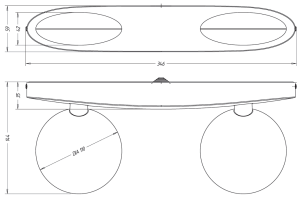

Mittapiirros

Hotstone wall lamp LED chrome 4x2.5W SEL