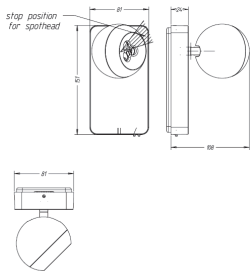

Lamp type	LEDPP [LEDPP]
Maximum lamp power	7.5 [7.5 W]
Lampholder	- [Not applicable]
Input voltage	SELV [SELV]
Protection class IEC	I [I]
Ingress protection code	IP20 [IP20]

PHILIPS

Mittapiirros

UNIVERSA single spot LED nickel 1x7.5W