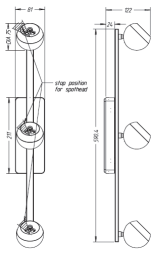

Lamp type	LEDPP [LEDPP]
Maximum lamp power	7.5 [7.5 W]
Lampholder	- [Not applicable]
Input voltage	SELV [SELV]
Protection class IEC	I [I]
Ingress protection code	IP20 [IP20]

**PHILIPS**

Mittapiirros

UNIVERSA bar/tube LED white 3x7.5W SELV