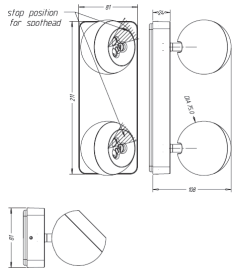

Lamp type	LEDPP [LEDPP]
Maximum lamp power	7.5 [7.5 W]
Lampholder	- [Not applicable]
Input voltage	SELV [SELV]
Protection class IEC	I [I]
Ingress protection code	IP20 [IP20]

**PHILIPS**

Mittapiirros

UNIVERSA bar/tube LED white 2x7.5W SELV