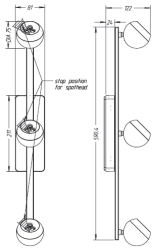

Lamp type	LEDPP [LEDPP]
Maximum lamp power	7.5 [7.5 W]
Lampholder	- [Not applicable]
Input voltage	SELV [SELV]
Protection class IEC	I [I]
Ingress protection code	IP20 [IP20]

PHILIPS

Mittapiirros

UNIVERSA bar/tube LED nickel 3x7.5W SEL