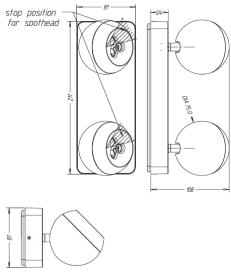

Lamp type	LEDPP [LEDPP]
Maximum lamp power	7.5 [7.5 W]
Lampholder	- [Not applicable]
Input voltage	SELV [SELV]
Protection class IEC	I [I]
Ingress protection code	IP20 [IP20]

PHILIPS

Mittapiirros

UNIVERSA bar/tube LED nickel 2x7.5W SEL